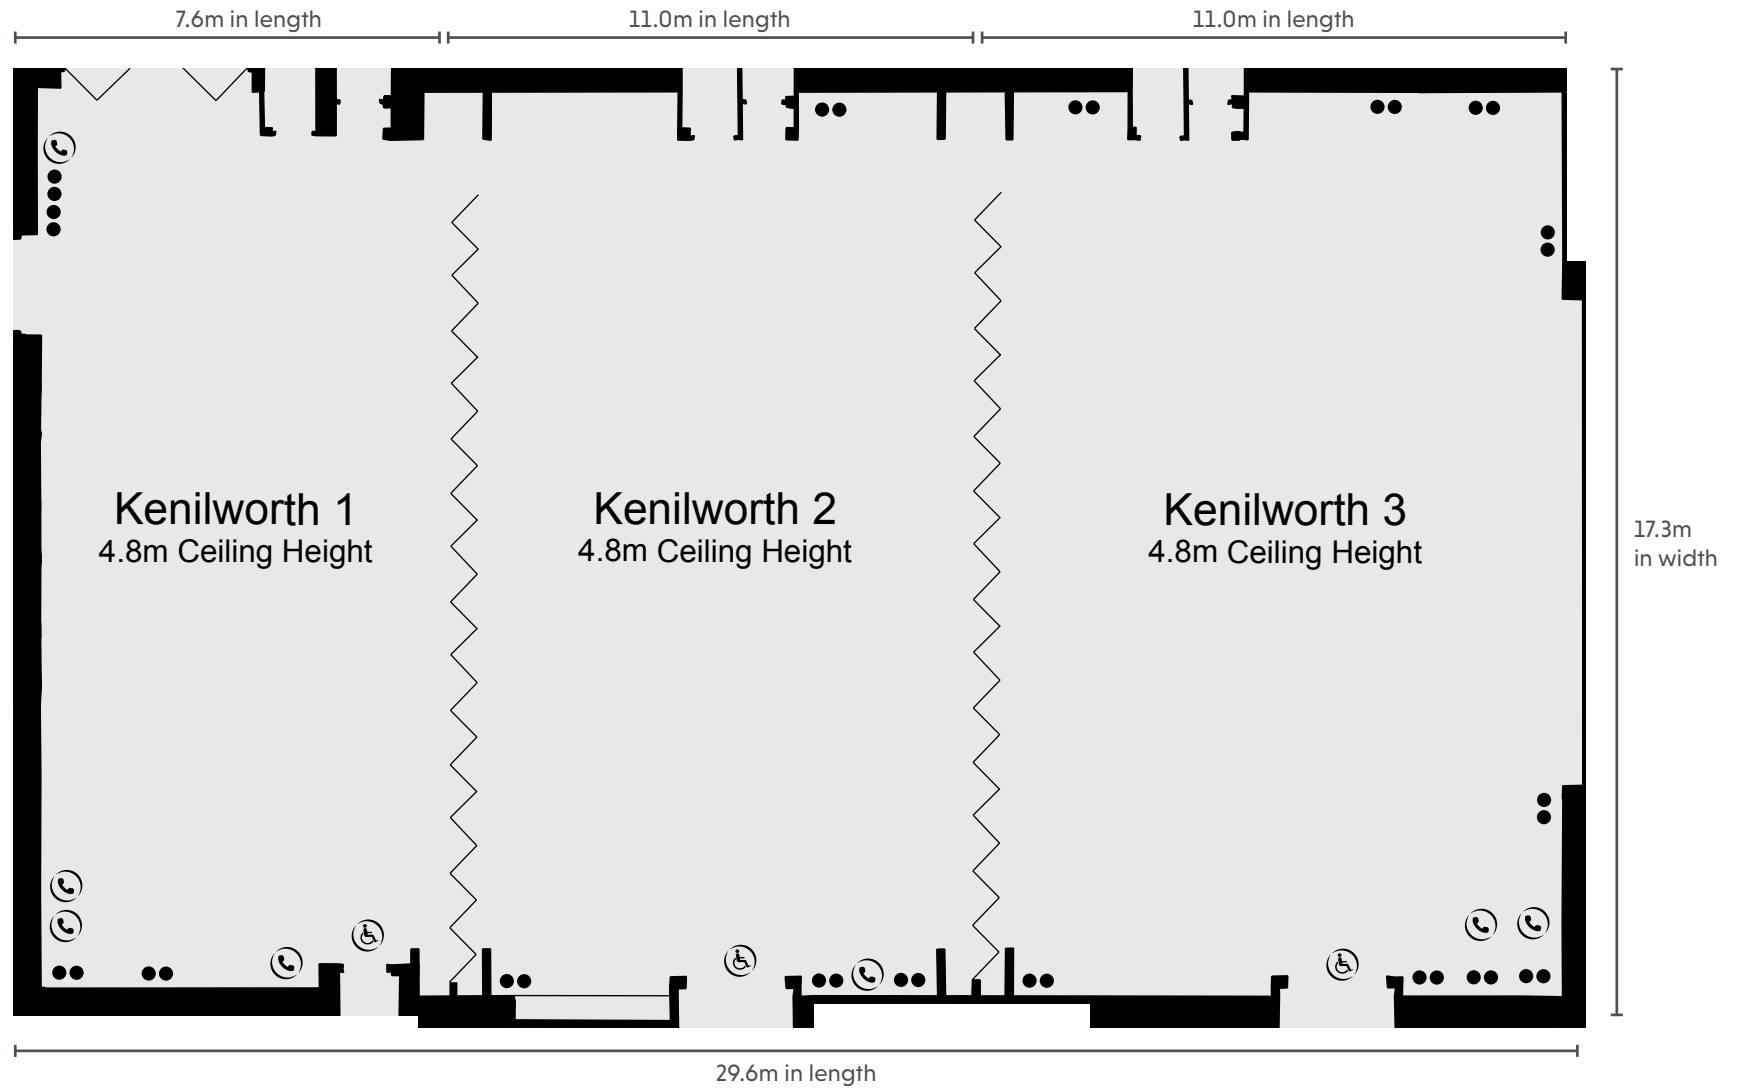

KEY

- Single 13amp Power Point
- ●● Double 13amp Power Point
- ☎ Telephone Socket
- ♿ Wheelchair Access
- ⚡ Partition Wall