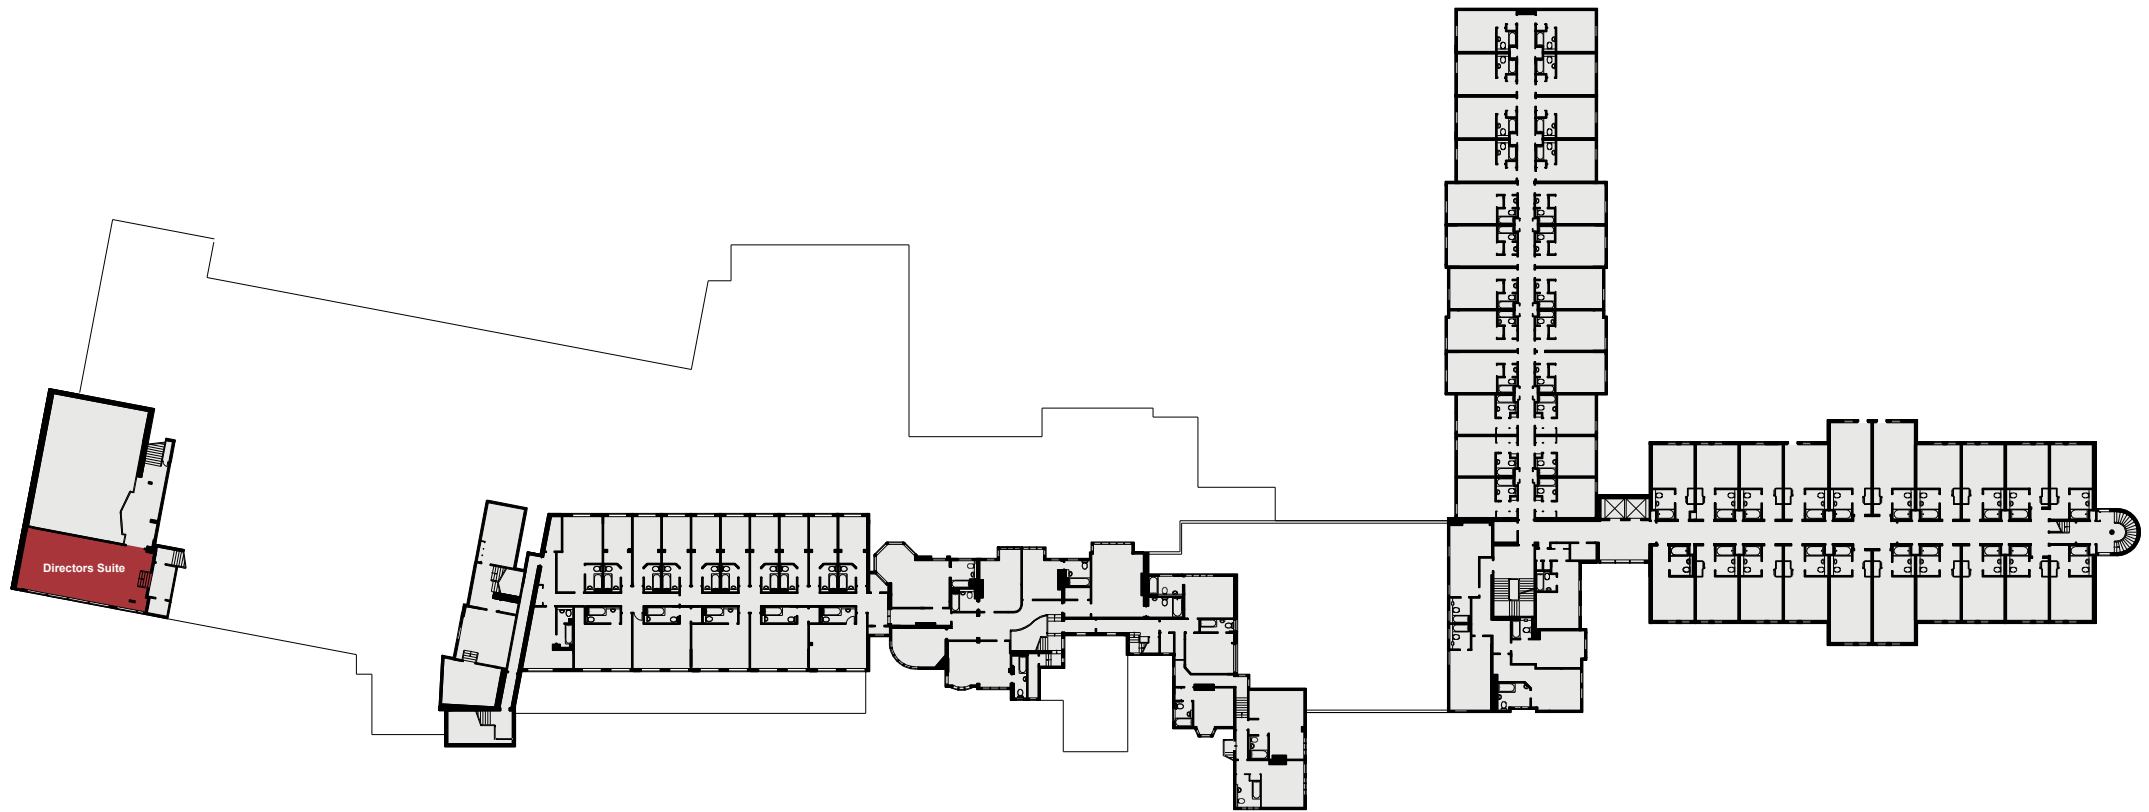

# CAPACITIES

Meeting Room	Dimensions (m) L x W x H	Floor	Theatre	Cabaret	Classroom	Boardroom	Banquet	U-Shape	Dinner Dance
The Kenilworth Suite	29.5 x 17.3 x 4.8	G	700	360	360	n/a	420	n/a	380
Kenilworth 1 & 2	18.5 x 17.3 x 4.8	G	340	200	200	n/a	250	n/a	220
Kenilworth 2 & 3	21.9 x 17.3 x 4.8	G	500	280	260	n/a	300	n/a	260
Kenilworth 1	7.6 x 17.3 x 4.8	G	140	80	80	n/a	80	n/a	60
The Stratford	12.3 x 12.0 x 2.4	G	180	96	100	40	150	50	120
The Avon Suite	13.8 x 8.0 x 2.4	G	100	64	60	40	80	40	60
The Directors Suite	11.0 x 5.3 x 2.9	1	n/a	n/a	n/a	14	n/a	n/a	n/a
The Hamlet	10.1 x 6.9 x 2.3	LG	60	48	40	30	n/a	30	n/a
The Oberon	9.0 x 5.3 x 2.4	LG	30	24	20	18	n/a	16	n/a
The Othello	12.8 x 8.5 x 2.2	LG	100	64	60	40	n/a	40	n/a
The Prospero	8.1 x 5.1 x 2.3	LG	30	24	20	18	n/a	16	n/a
The Keats	5.1 x 3.2 x N/A	1	n/a	n/a	n/a	6	n/a	n/a	n/a
The Stoneleigh	8.5 x 5.9 x 2.8	G	30	24	20	18	18	16	n/a
The Warwick	7.7 x 5.9 x 2.8	G	30	24	20	18	18	16	n/a
The Stoneleigh & Warwick	16.2 x 5.9 x 2.9	G	70	40	n/a	40	60	n/a	40

**CHESFORD GRANGE**

HOTEL

THE QHOTELS COLLECTION

CHESFORD GRANGE  
HOTEL  
THE QHOTELS COLLECTION

LOWER GROUND FLOOR

CHESFORD GRANGE  
HOTEL  
THE QHOTELS COLLECTION

GROUND FLOOR

CHESFORD GRANGE  
HOTEL  
THE QHOTELS COLLECTION

FIRST FLOOR

## KEY

- Single 13amp Power Point
- Double 13amp Power Point
- ☎ Telephone Socket
- ♿ Wheelchair Access
- ⚡ Partition Wall
- ▶ Natural Light

**CHESFORD GRANGE**  
HOTEL  
THE QHOTELS COLLECTION

LOWER GROUND FLOOR