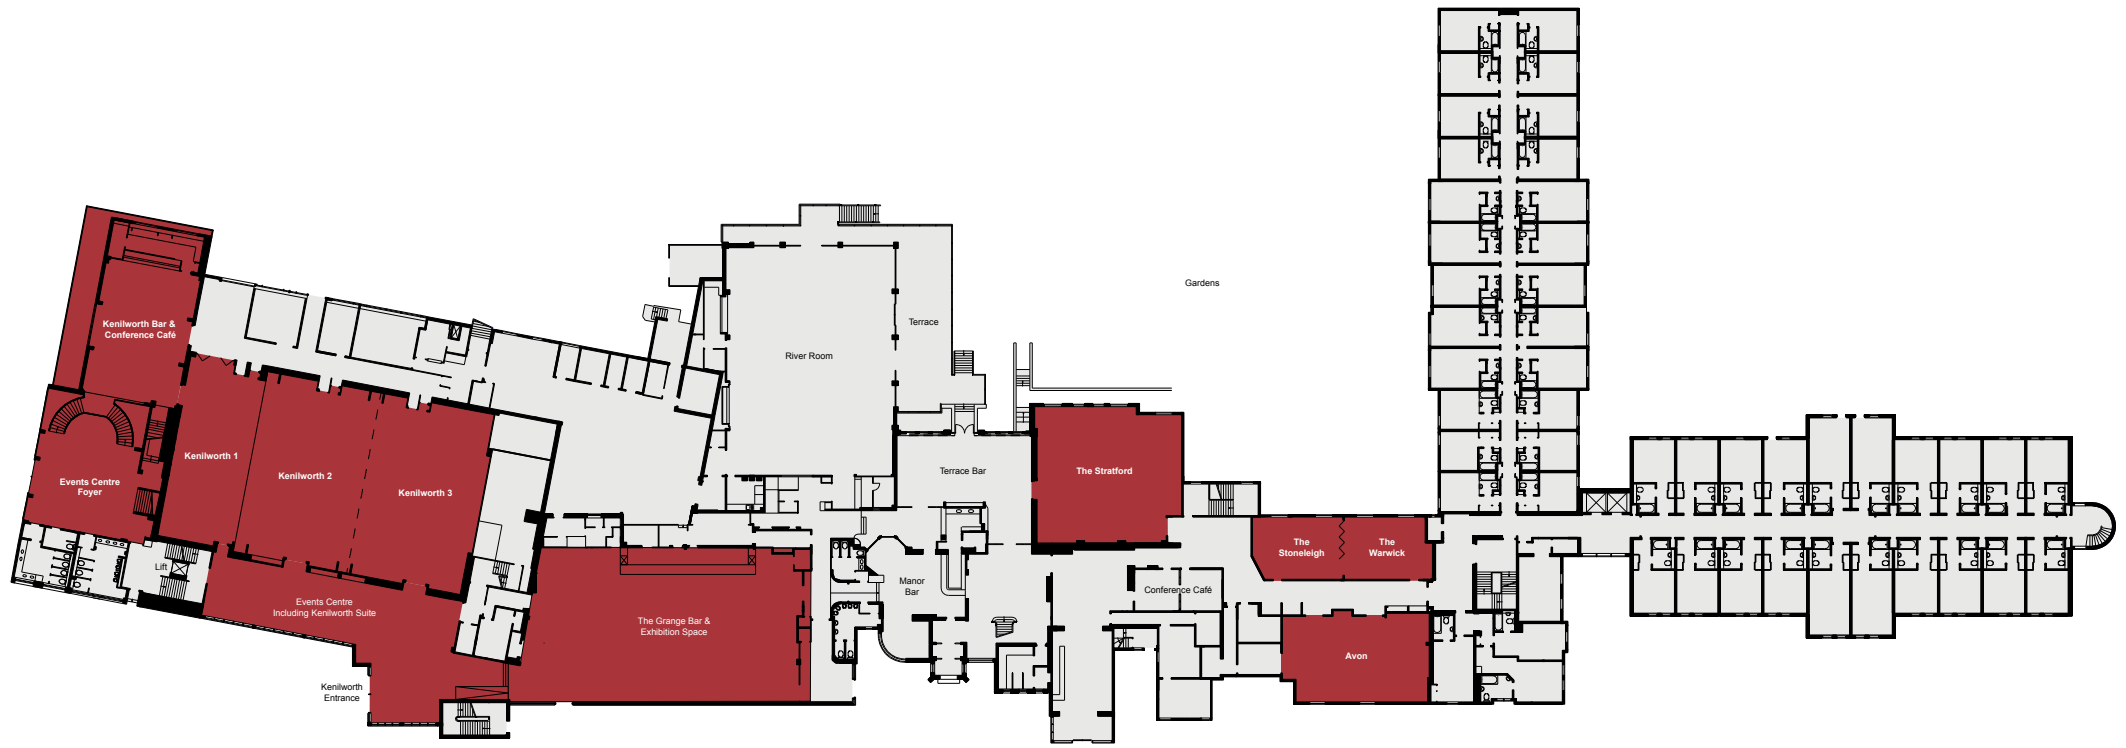

# CAPACITIES

Meeting Room	Dimensions (m) L x W x H	Floor	Theatre	Cabaret	Classroom	Boardroom	Banquet	U-Shape	Dinner Dance
The Kenilworth Suite	29.5 x 17.3 x 4.8	G	700	360	360	n/a	420	n/a	380
Kenilworth 1 & 2	18.5 x 17.3 x 4.8	G	340	200	200	n/a	250	n/a	220
Kenilworth 2 & 3	21.9 x 17.3 x 4.8	G	500	280	260	n/a	300	n/a	260
Kenilworth 1	7.6 x 17.3 x 4.8	G	140	80	80	n/a	80	n/a	60
The Stratford	12.3 x 12.0 x 2.4	G	180	96	100	40	150	50	120
The Avon Suite	13.8 x 8.0 x 2.4	G	100	64	60	40	80	40	60
The Directors Suite	11.0 x 5.3 x 2.9	1	n/a	n/a	n/a	14	n/a	n/a	n/a
The Hamlet	10.1 x 6.9 x 2.3	LG	60	48	40	30	n/a	30	n/a
The Oberon	9.0 x 5.3 x 2.4	LG	30	24	20	18	n/a	16	n/a
The Othello	12.8 x 8.5 x 2.2	LG	100	64	60	40	n/a	40	n/a
The Prospero	8.1 x 5.1 x 2.3	LG	30	24	20	18	n/a	16	n/a
The Keats	5.1 x 3.2 x N/A	1	n/a	n/a	n/a	6	n/a	n/a	n/a
The Stoneleigh	8.5 x 5.9 x 2.8	G	30	24	20	18	18	16	n/a
The Warwick	7.7 x 5.9 x 2.8	G	30	24	20	18	18	16	n/a
The Stoneleigh & Warwick	16.2 x 5.9 x 2.9	G	70	40	n/a	40	60	n/a	40

**CHESFORD GRANGE**

HOTEL

THE QHOTELS COLLECTION

CHESFORD GRANGE  
HOTEL  
THE QHOTELS COLLECTION

LOWER GROUND FLOOR

CHESFORD GRANGE  
HOTEL  
THE QHOTELS COLLECTION

GROUND FLOOR

CHESFORD GRANGE  
HOTEL  
THE QHOTELS COLLECTION

FIRST FLOOR

## KEY

- Single 13amp Power Point
- Double 13amp Power Point
- ☎ Telephone Socket
- ♿ Wheelchair Access
- ⚡ Partition Wall
- ▶ Natural Light

**CHESFORD GRANGE**  
HOTEL  
THE QHOTELS COLLECTION

LOWER GROUND FLOOR