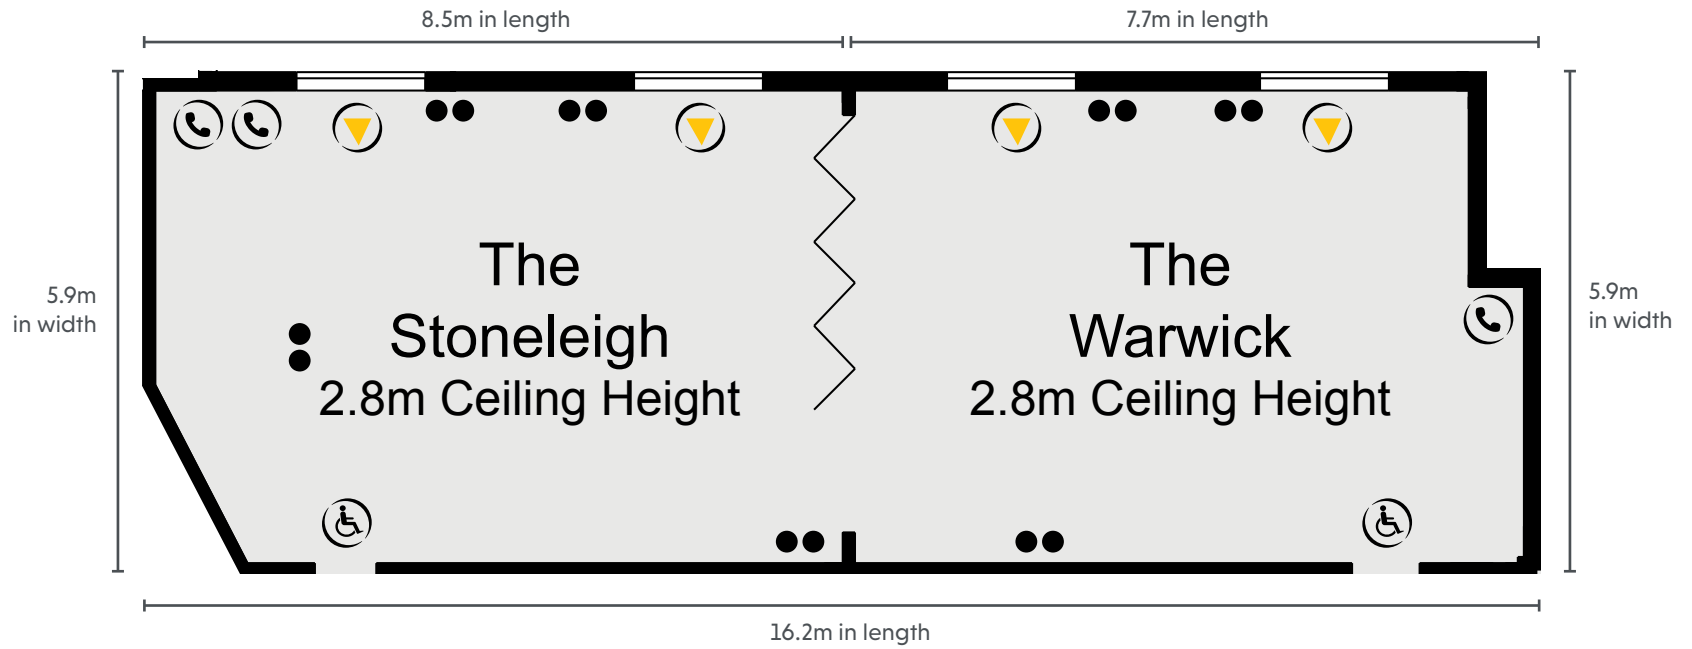

KEY

- Single 13amp Power Point
- ●● Double 13amp Power Point
- ☎ Telephone Socket
- ♿ Wheelchair Access
- ⚡ Partition Wall
- Natural Light

CHESFORD GRANGE
HOTEL
THE QHOTELS COLLECTION

GROUND FLOOR