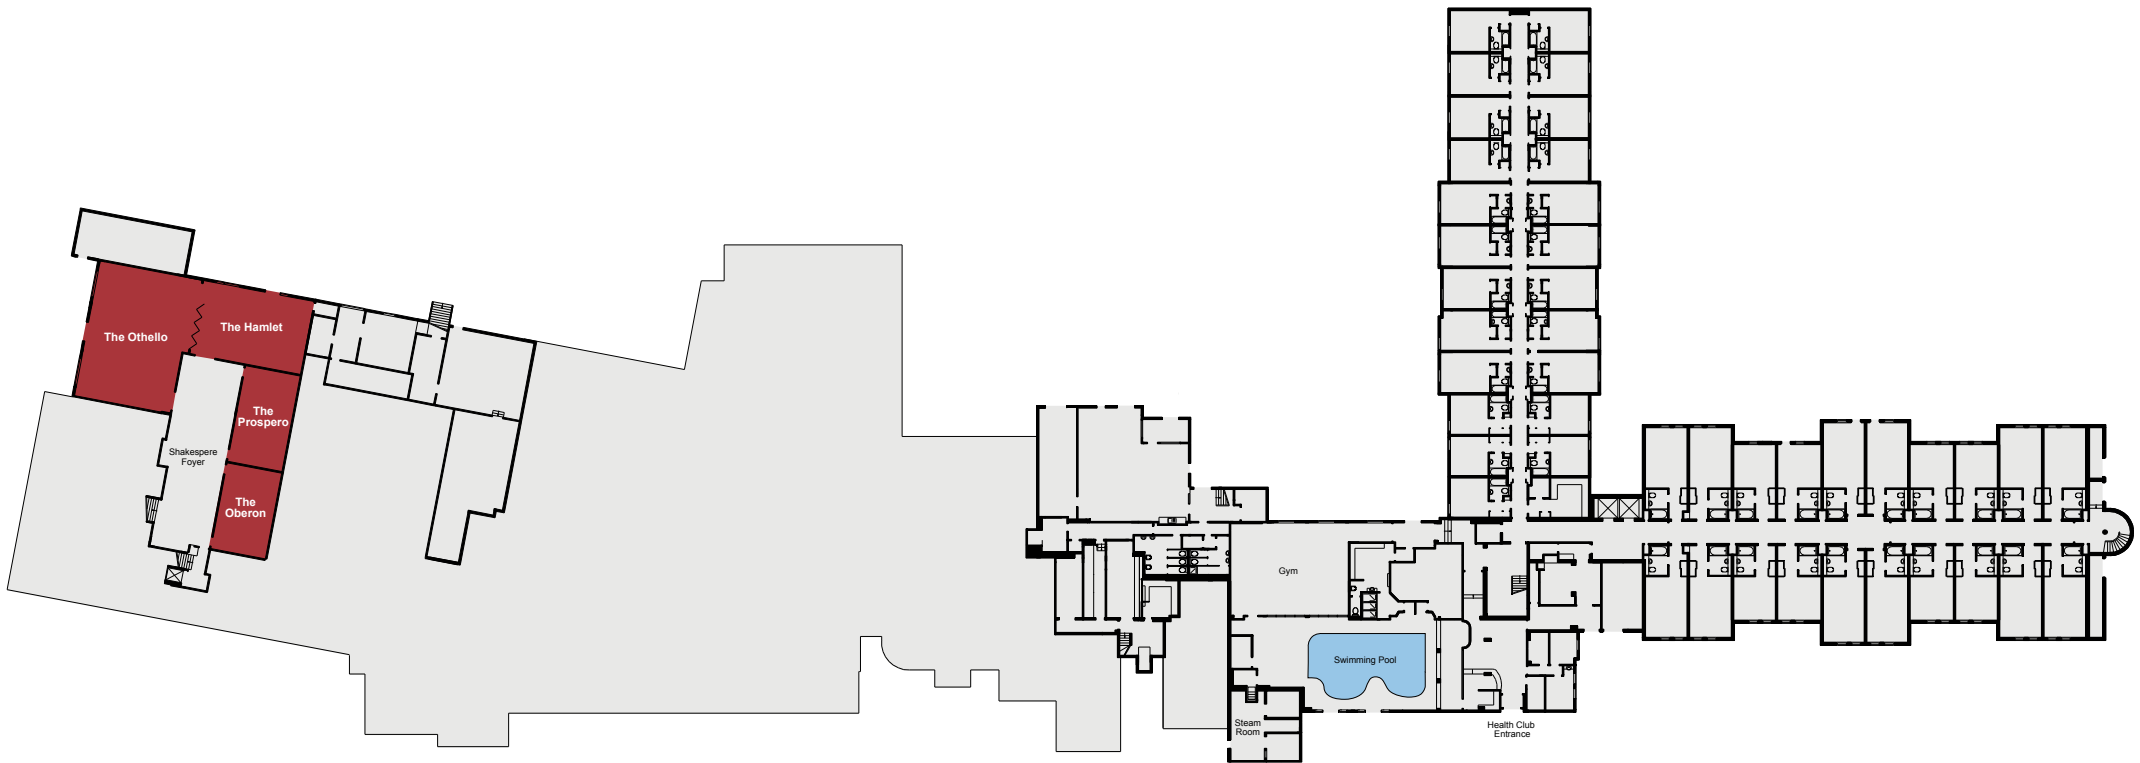

# CAPACITIES

Meeting Room	Dimensions (m) L x W x H	Floor	Theatre	Cabaret	Classroom	Boardroom	Banquet	U-Shape	Dinner Dance
The Kenilworth Suite	29.5 x 17.3 x 4.8	G	700	360	360	n/a	420	n/a	380
Kenilworth 1 & 2	18.5 x 17.3 x 4.8	G	340	200	200	n/a	250	n/a	220
Kenilworth 2 & 3	21.9 x 17.3 x 4.8	G	500	280	260	n/a	300	n/a	260
Kenilworth 1	7.6 x 17.3 x 4.8	G	140	80	80	n/a	80	n/a	60
The Stratford	12.3 x 12.0 x 2.4	G	180	96	100	40	150	50	120
The Avon Suite	13.8 x 8.0 x 2.4	G	100	64	60	40	80	40	60
The Directors Suite	11.0 x 5.3 x 2.9	1	n/a	n/a	n/a	14	n/a	n/a	n/a
The Hamlet	10.1 x 6.9 x 2.3	LG	60	48	40	30	n/a	30	n/a
The Oberon	9.0 x 5.3 x 2.4	LG	30	24	20	18	n/a	16	n/a
The Othello	12.8 x 8.5 x 2.2	LG	100	64	60	40	n/a	40	n/a
The Prospero	8.1 x 5.1 x 2.3	LG	30	24	20	18	n/a	16	n/a
The Keats	5.1 x 3.2 x N/A	1	n/a	n/a	n/a	6	n/a	n/a	n/a
The Stoneleigh	8.5 x 5.9 x 2.8	G	30	24	20	18	18	16	n/a
The Warwick	7.7 x 5.9 x 2.8	G	30	24	20	18	18	16	n/a
The Stoneleigh & Warwick	16.2 x 5.9 x 2.9	G	70	40	n/a	40	60	n/a	40

**CHESFORD GRANGE**

HOTEL

THE QHOTELS COLLECTION

CHESFORD GRANGE  
HOTEL  
THE QHOTELS COLLECTION

LOWER GROUND FLOOR

CHESFORD GRANGE  
HOTEL  
THE QHOTELS COLLECTION

GROUND FLOOR

CHESFORD GRANGE  
HOTEL  
THE QHOTELS COLLECTION

FIRST FLOOR