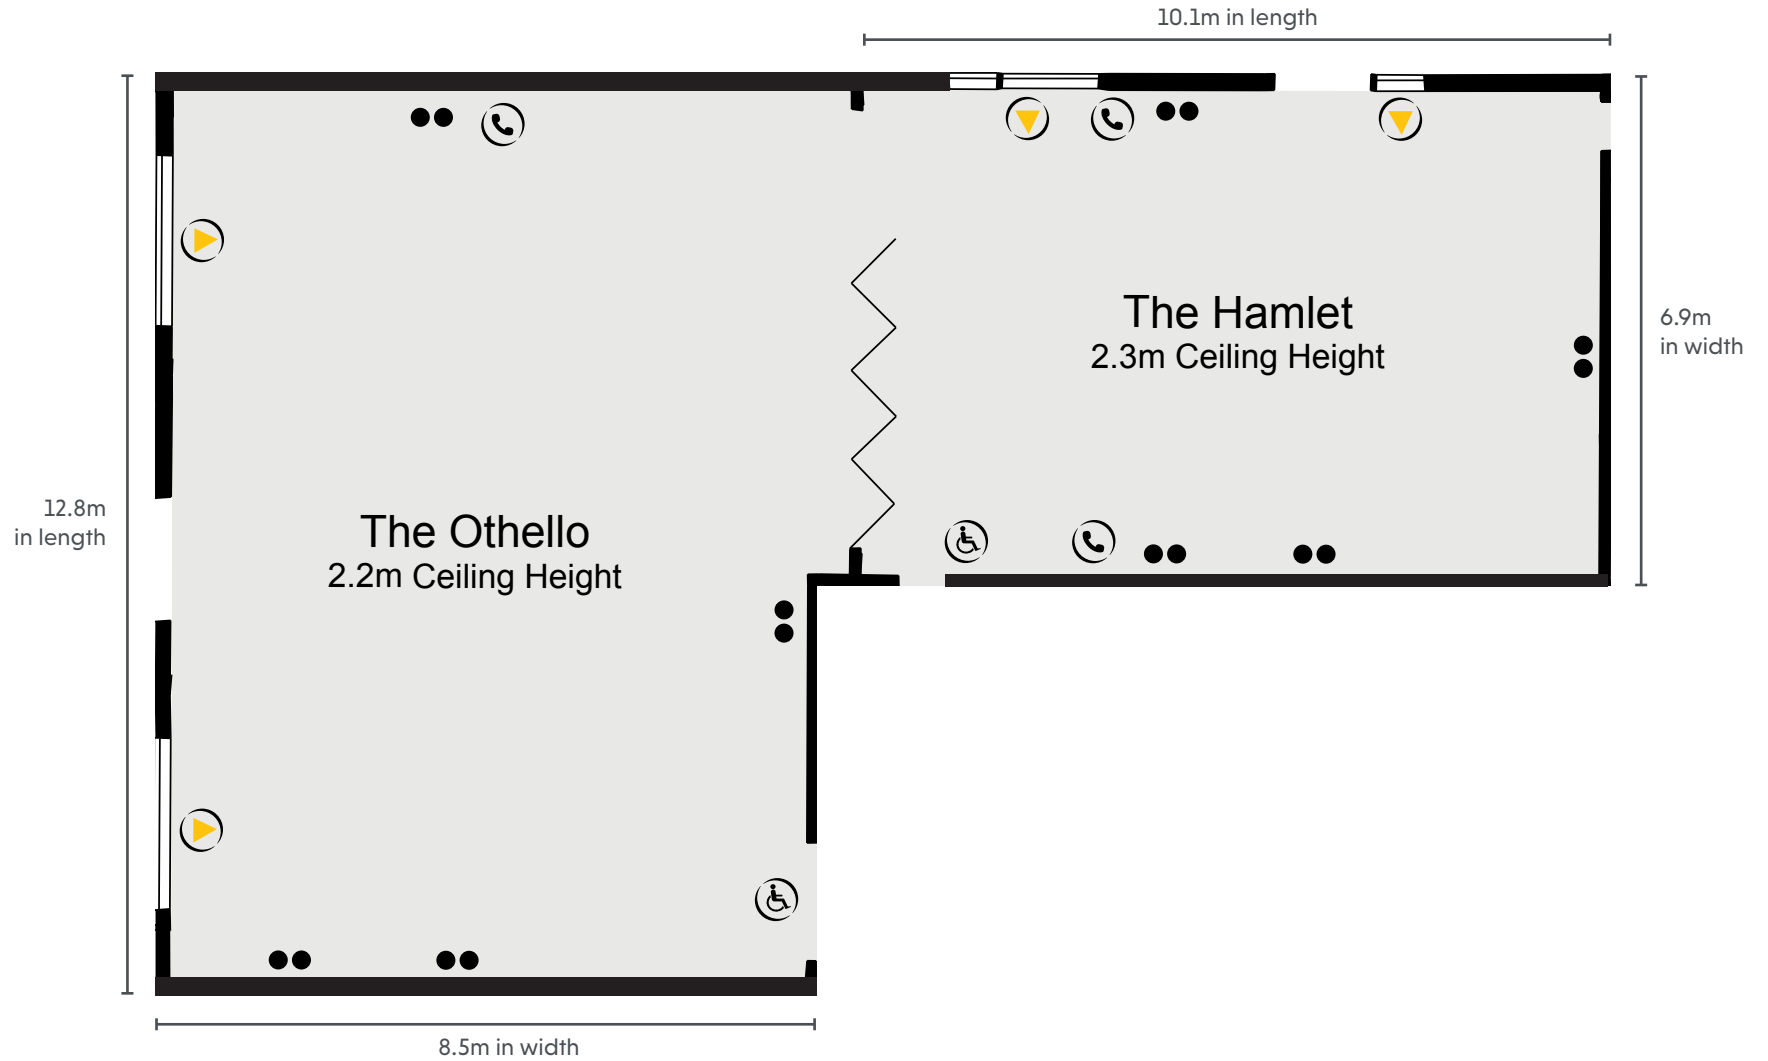

KEY

- Single 13amp Power Point
- ●● Double 13amp Power Point
- ☎ Telephone Socket
- ♿ Wheelchair Access
- ⚡ Partition Wall
- Natural Light

CHESFORD GRANGE
HOTEL
THE QHOTELS COLLECTION

LOWER GROUND FLOOR