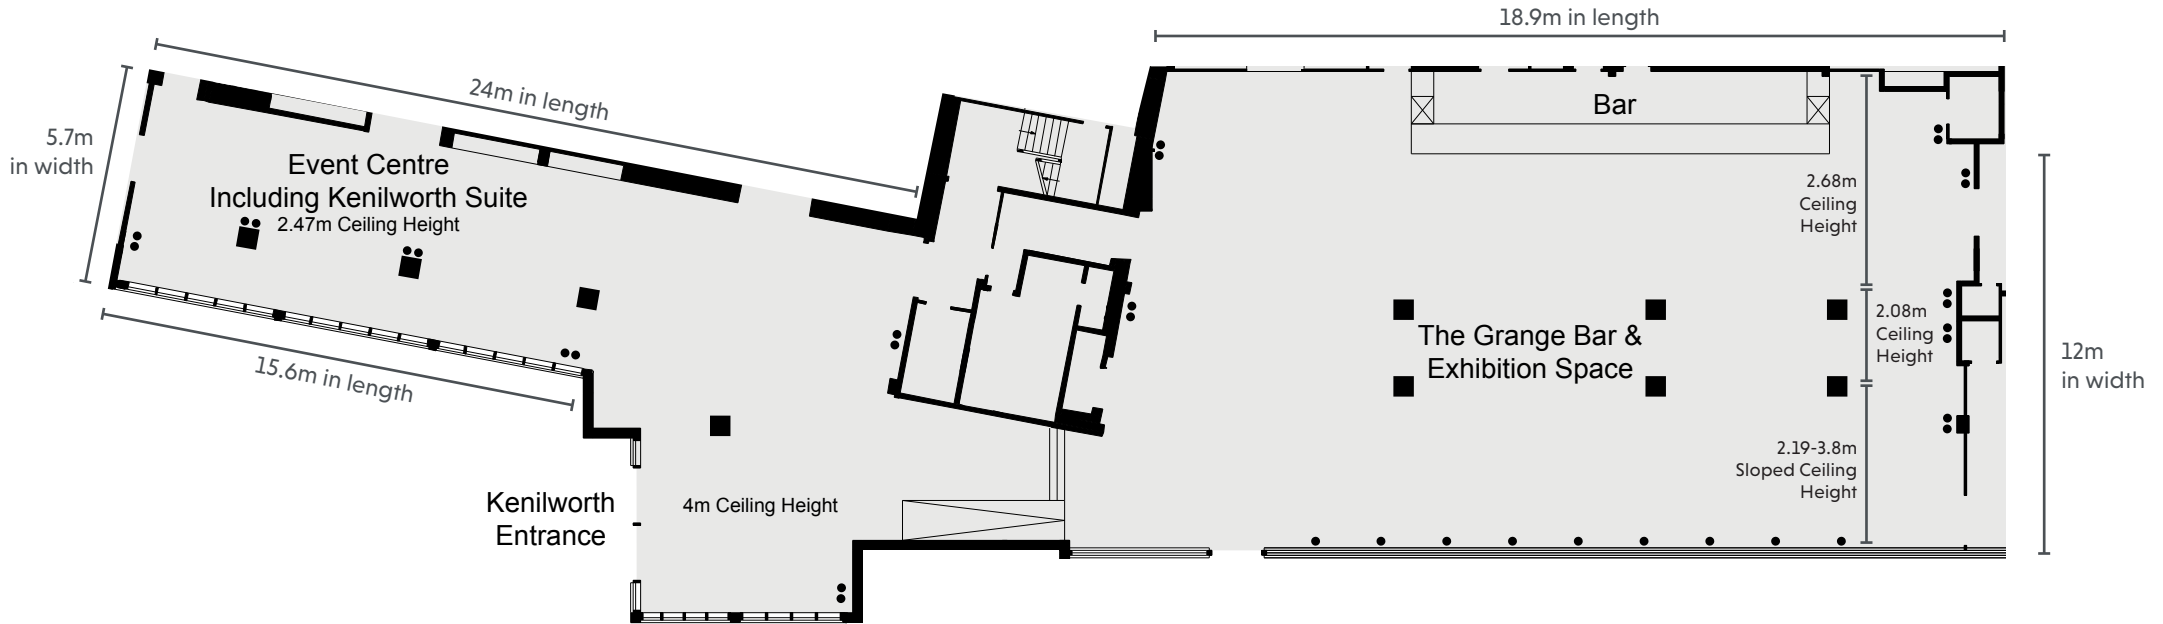

KEY

- Single 13amp Power Point
- ●● Double 13amp Power Point
- ☎ Telephone Socket
- ♿ Wheelchair Access
- Pillars