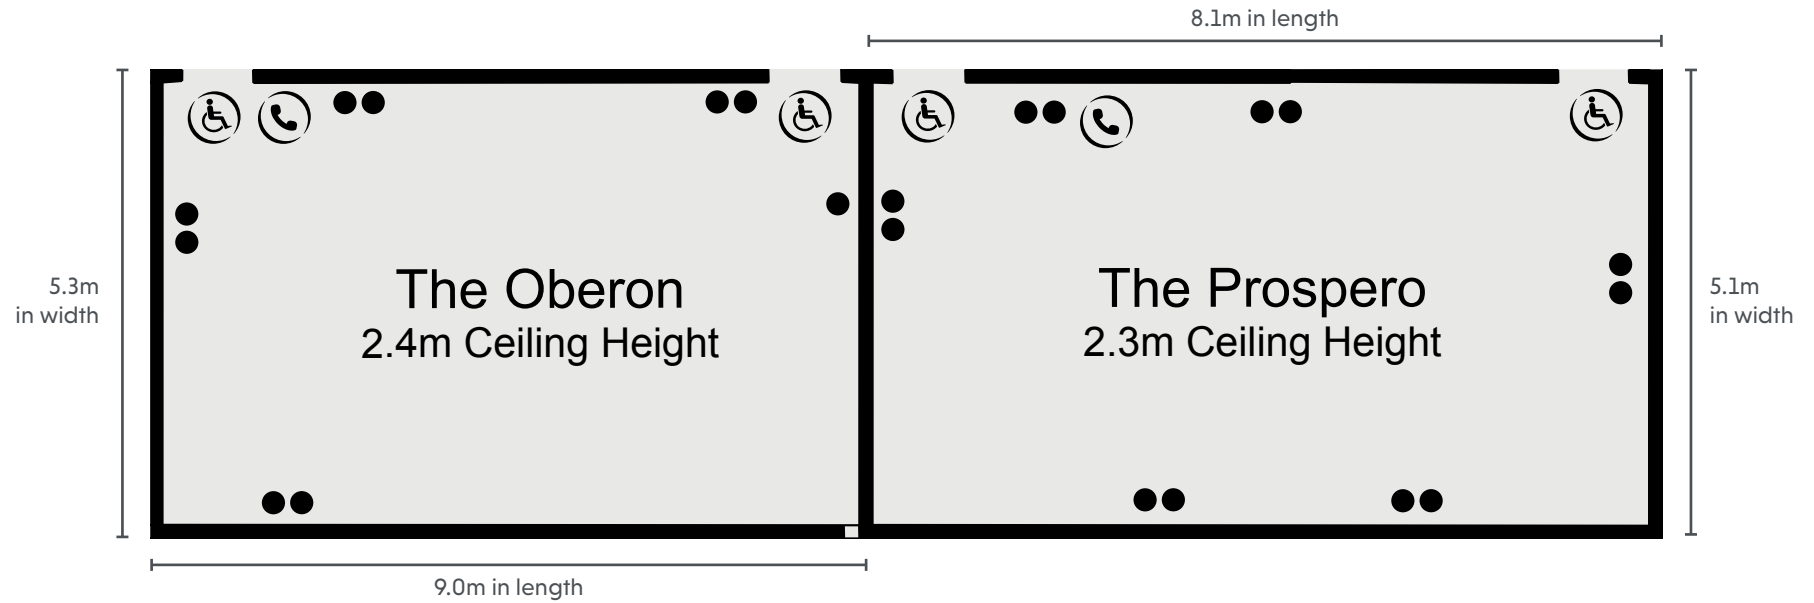

KEY

- Single 13amp Power Point
- ●● Double 13amp Power Point
- ☎ Telephone Socket
- ♿ Wheelchair Access