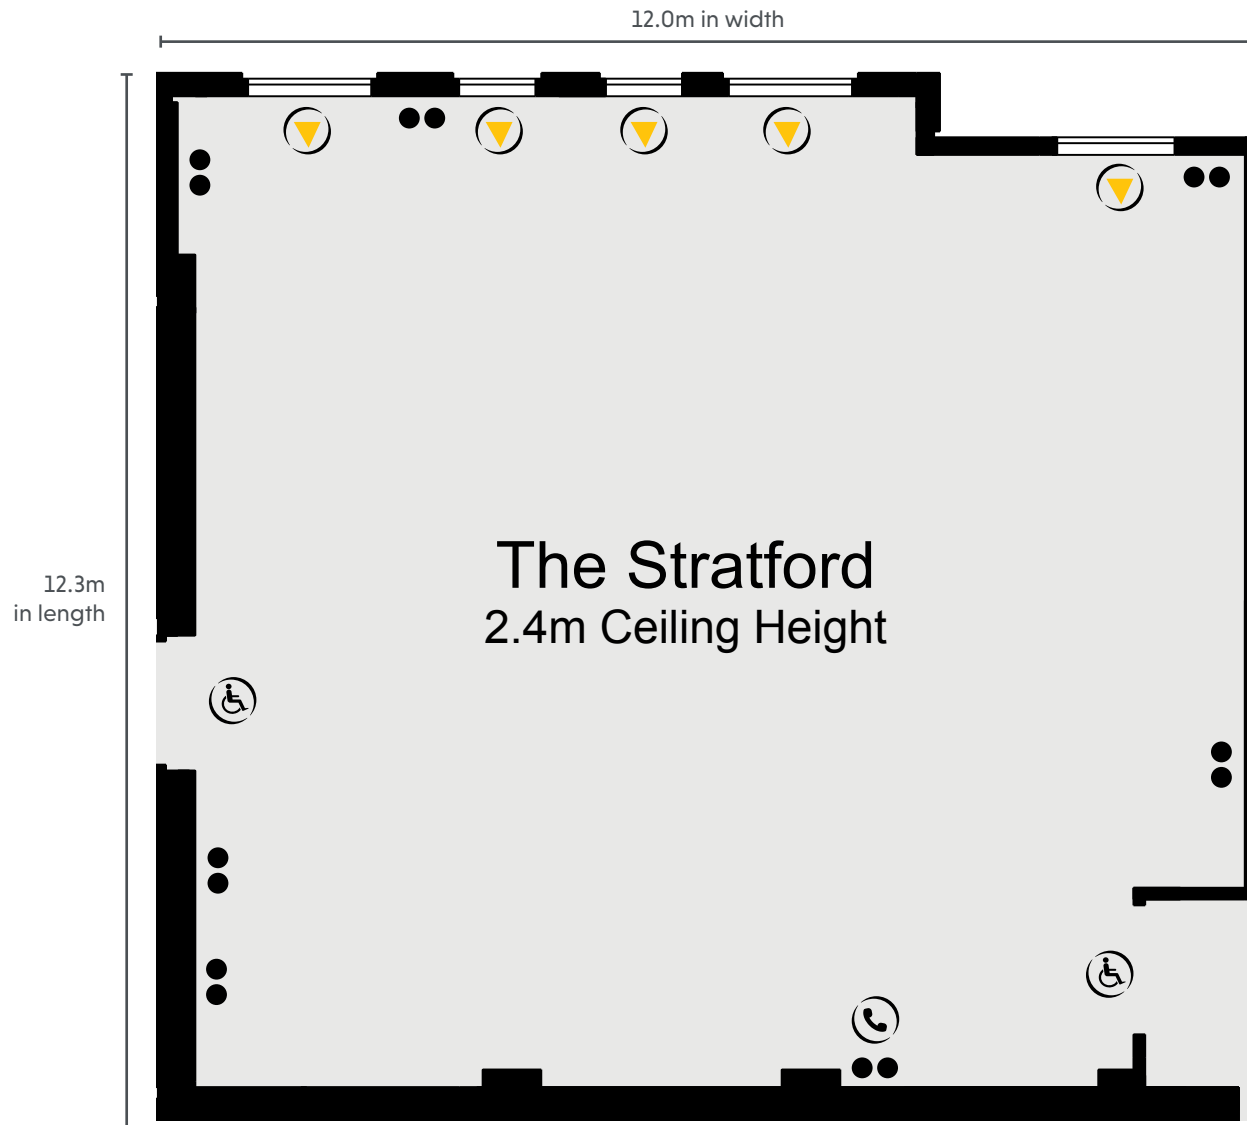

KEY

- Single 13amp Power Point
- ●● Double 13amp Power Point
- ☎ Telephone Socket
- ♿ Wheelchair Access
- Natural Light

CHESFORD GRANGE
HOTEL
THE QHOTELS COLLECTION

GROUND FLOOR