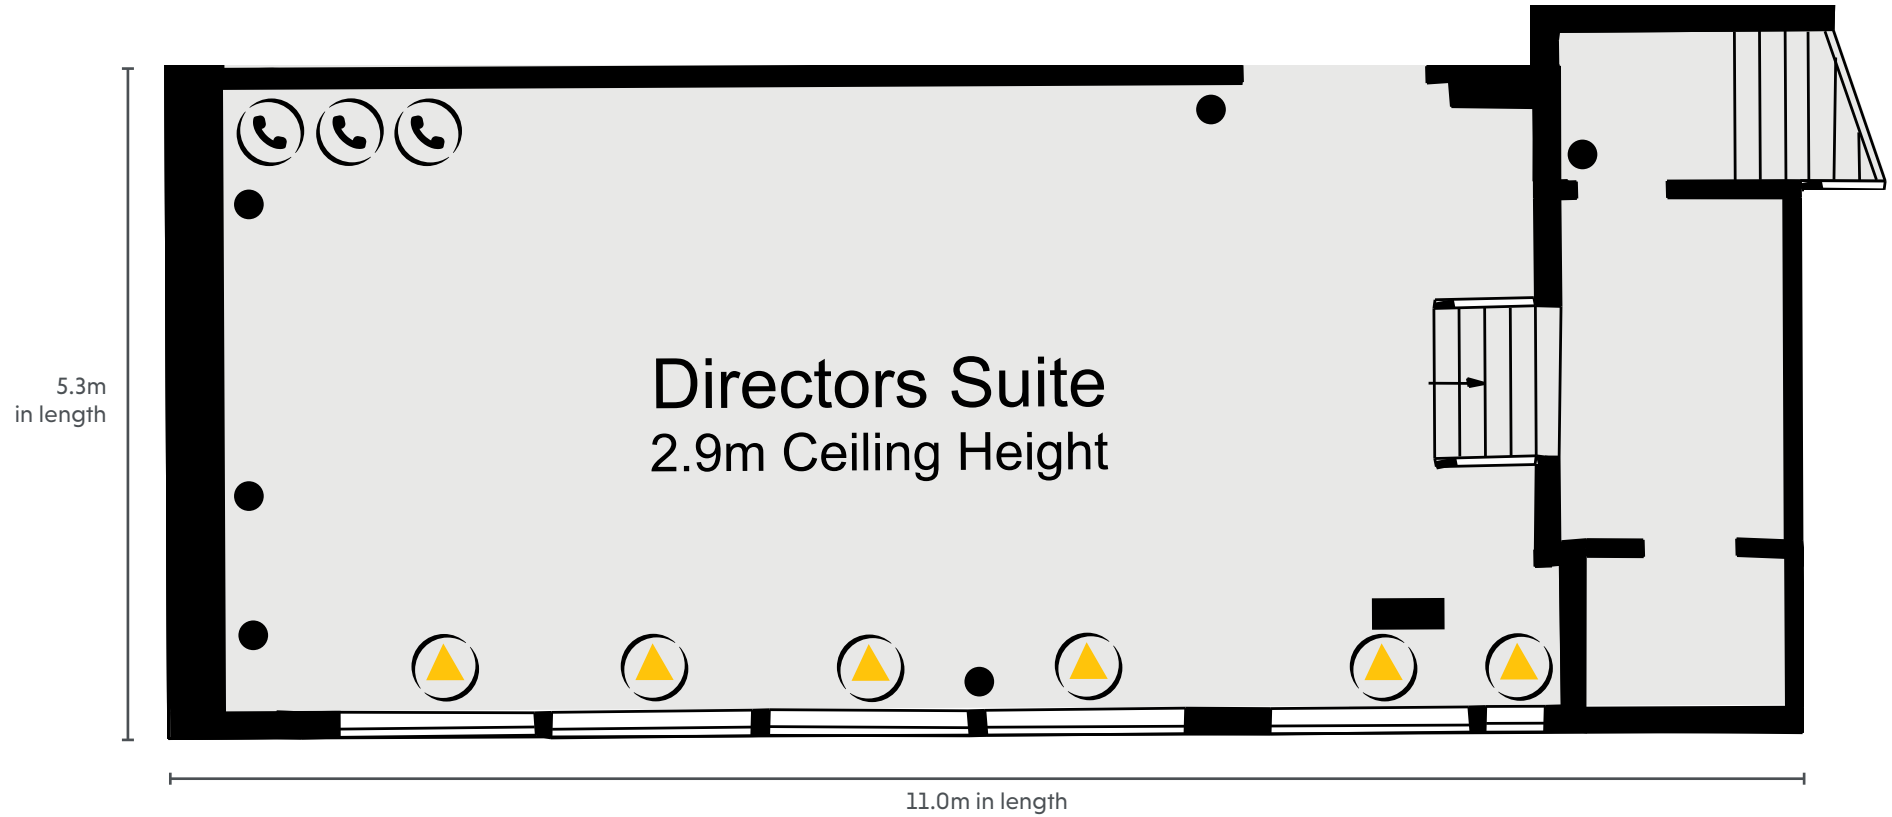

# CAPACITIES

Meeting Room	Dimensions (m) L x W x H	Floor	Theatre	Cabaret	Classroom	Boardroom	Banquet	U-Shape	Dinner Dance
The Kenilworth Suite	29.5 x 17.3 x 4.8	G	700	360	360	n/a	420	n/a	380
Kenilworth 1 & 2	18.5 x 17.3 x 4.8	G	340	200	200	n/a	250	n/a	220
Kenilworth 2 & 3	21.9 x 17.3 x 4.8	G	500	280	260	n/a	300	n/a	260
Kenilworth 1	7.6 x 17.3 x 4.8	G	140	80	80	n/a	80	n/a	60
The Stratford	12.3 x 12.0 x 2.4	G	180	96	100	40	150	50	120
The Avon Suite	13.8 x 8.0 x 2.4	G	100	64	60	40	80	40	60
The Directors Suite	11.0 x 5.3 x 2.9	1	n/a	n/a	n/a	14	n/a	n/a	n/a
The Hamlet	10.1 x 6.9 x 2.3	LG	60	48	40	30	n/a	30	n/a
The Oberon	9.0 x 5.3 x 2.4	LG	30	24	20	18	n/a	16	n/a
The Othello	12.8 x 8.5 x 2.2	LG	100	64	60	40	n/a	40	n/a
The Prospero	8.1 x 5.1 x 2.3	LG	30	24	20	18	n/a	16	n/a
The Keats	5.1 x 3.2 x N/A	1	n/a	n/a	n/a	6	n/a	n/a	n/a
The Stoneleigh	8.5 x 5.9 x 2.8	G	30	24	20	18	18	16	n/a
The Warwick	7.7 x 5.9 x 2.8	G	30	24	20	18	18	16	n/a
The Stoneleigh & Warwick	16.2 x 5.9 x 2.9	G	70	40	n/a	40	60	n/a	40

## KEY

- Single 13amp Power Point
- Double 13amp Power Point
- ☎ Telephone Socket
- ♿ Wheelchair Access
- ⚡ Partition Wall
- ▶ Natural Light

**CHESFORD GRANGE**  
HOTEL  
THE QHOTELS COLLECTION

LOWER GROUND FLOOR

**KEY**

- Single 13amp Power Point
- Double 13amp Power Point
- ☎ Telephone Socket
- ♿ Wheelchair Access

**KEY**

- Single 13amp Power Point
- Double 13amp Power Point
- ☎ Telephone Socket
- ♿ Wheelchair Access
- ▶ Natural Light

**KEY**

- Single 13amp Power Point
- Double 13amp Power Point
- ☎ Telephone Socket
- ♿ Wheelchair Access
- ▶ Natural Light

**KEY**

- Single 13amp Power Point
- Double 13amp Power Point
- ☎ Telephone Socket
- ♿ Wheelchair Access
- ⚡ Partition Wall