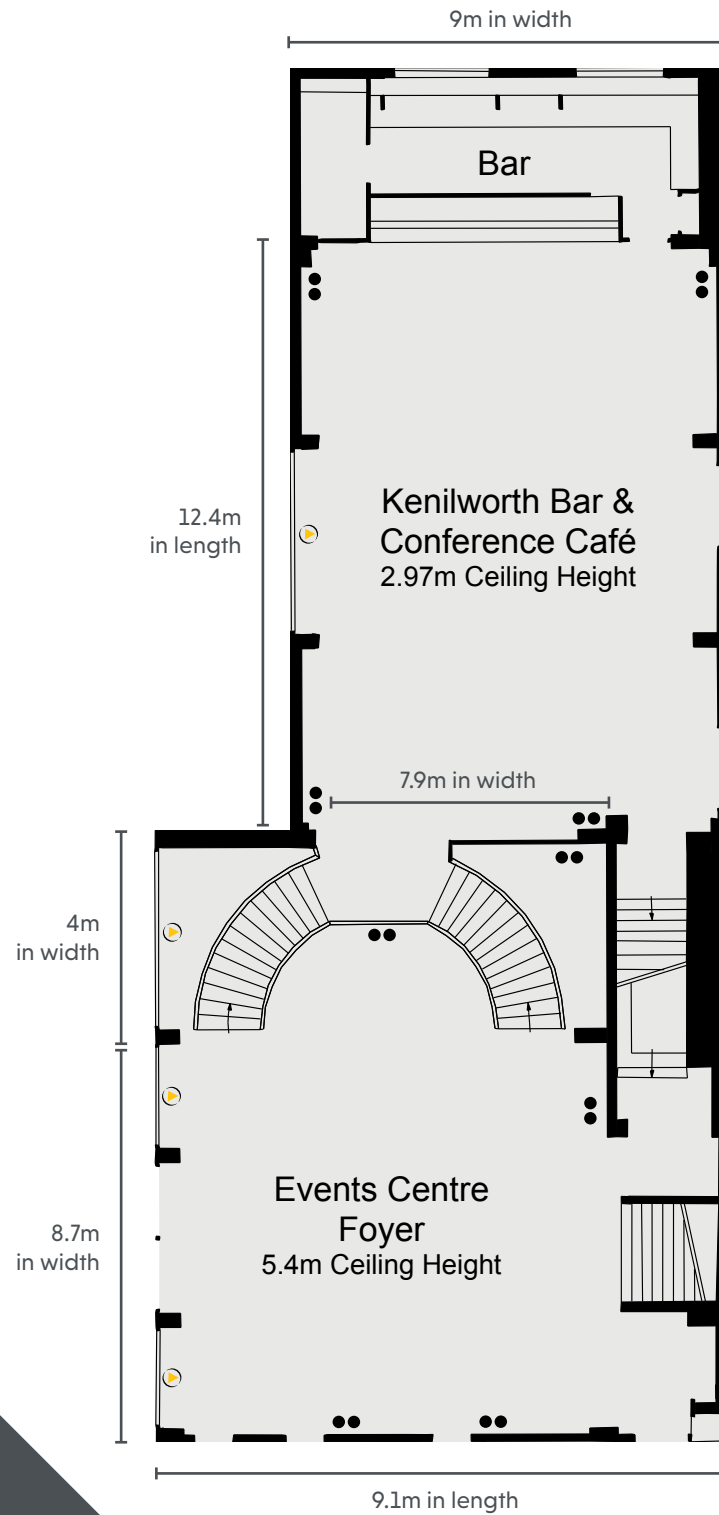

# CAPACITIES

Meeting Room	Dimensions (m) L x W x H	Floor	Theatre	Cabaret	Classroom	Boardroom	Banquet	U-Shape	Dinner Dance
The Kenilworth Suite	29.5 x 17.3 x 4.8	G	700	360	360	n/a	420	n/a	380
Kenilworth 1 & 2	18.5 x 17.3 x 4.8	G	340	200	200	n/a	250	n/a	220
Kenilworth 2 & 3	21.9 x 17.3 x 4.8	G	500	280	260	n/a	300	n/a	260
Kenilworth 1	7.6 x 17.3 x 4.8	G	140	80	80	n/a	80	n/a	60
The Stratford	12.3 x 12.0 x 2.4	G	180	96	100	40	150	50	120
The Avon Suite	13.8 x 8.0 x 2.4	G	100	64	60	40	80	40	60
The Directors Suite	11.0 x 5.3 x 2.9	1	n/a	n/a	n/a	14	n/a	n/a	n/a
The Hamlet	10.1 x 6.9 x 2.3	LG	60	48	40	30	n/a	30	n/a
The Oberon	9.0 x 5.3 x 2.4	LG	30	24	20	18	n/a	16	n/a
The Othello	12.8 x 8.5 x 2.2	LG	100	64	60	40	n/a	40	n/a
The Prospero	8.1 x 5.1 x 2.3	LG	30	24	20	18	n/a	16	n/a
The Keats	5.1 x 3.2 x N/A	1	n/a	n/a	n/a	6	n/a	n/a	n/a
The Stoneleigh	8.5 x 5.9 x 2.8	G	30	24	20	18	18	16	n/a
The Warwick	7.7 x 5.9 x 2.8	G	30	24	20	18	18	16	n/a
The Stoneleigh & Warwick	16.2 x 5.9 x 2.9	G	70	40	n/a	40	60	n/a	40

## KEY

- Single 13amp Power Point
- Double 13amp Power Point
- ☎ Telephone Socket
- ♿ Wheelchair Access
- ⚡ Partition Wall
- ▶ Natural Light

**CHESFORD GRANGE**  
HOTEL  
THE QHOTELS COLLECTION

LOWER GROUND FLOOR

**KEY**

- Single 13amp Power Point
- Double 13amp Power Point
- ☎ Telephone Socket
- ♿ Wheelchair Access

**KEY**

- Single 13amp Power Point
- Double 13amp Power Point
- ☎ Telephone Socket
- ♿ Wheelchair Access
- ▶ Natural Light

**KEY**

- Single 13amp Power Point
- Double 13amp Power Point
- ☎ Telephone Socket
- ♿ Wheelchair Access
- ▶ Natural Light

**KEY**

- Single 13amp Power Point
- Double 13amp Power Point
- ☎ Telephone Socket
- ♿ Wheelchair Access
- ⚡ Partition Wall