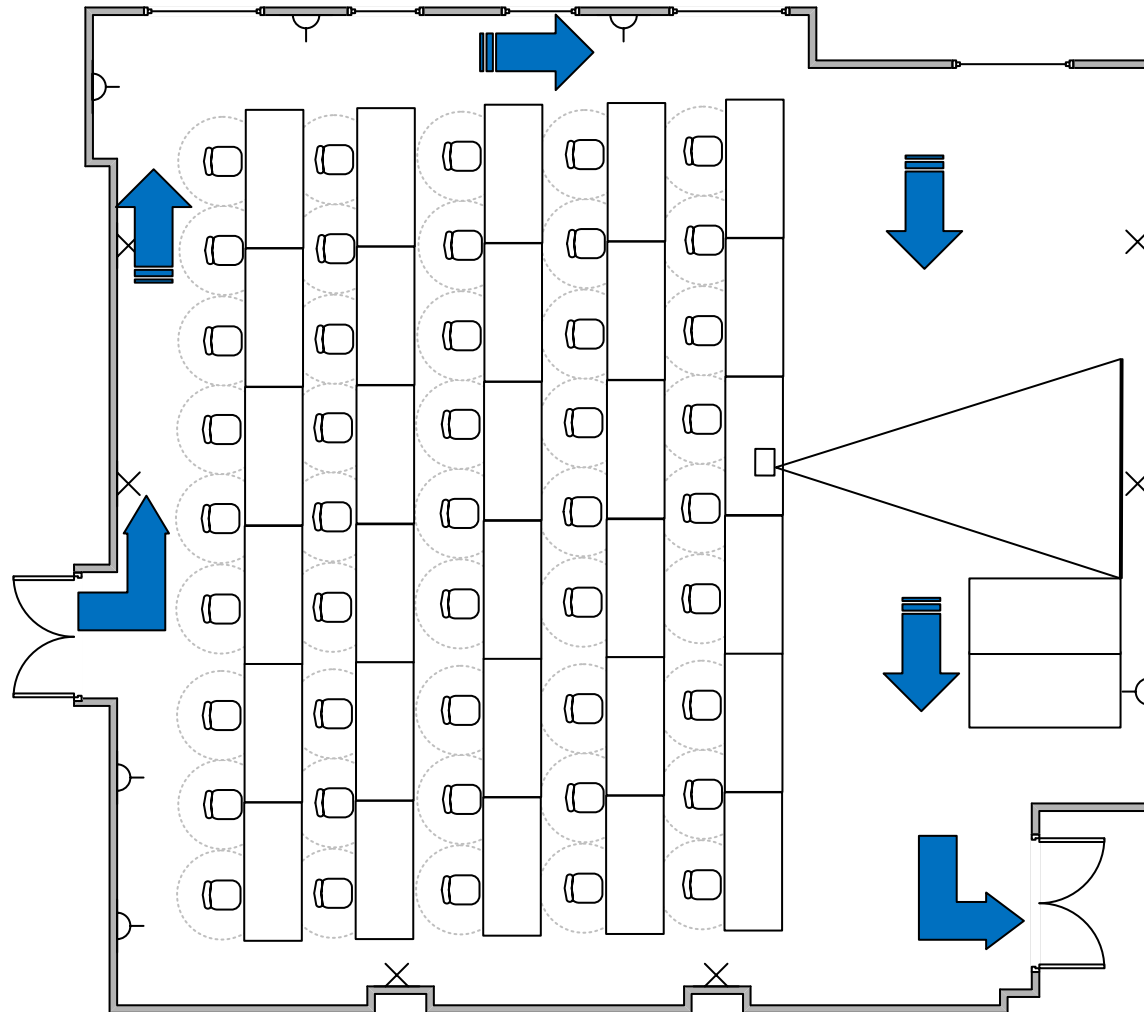

Classroom Style for 45 – 1m Spacing

The Stratford Suite – Chesford Grange

Ceiling Heights

Lowest – 2.4m

Highest – 2.6m

Key

Power Sockets

Wall Lights