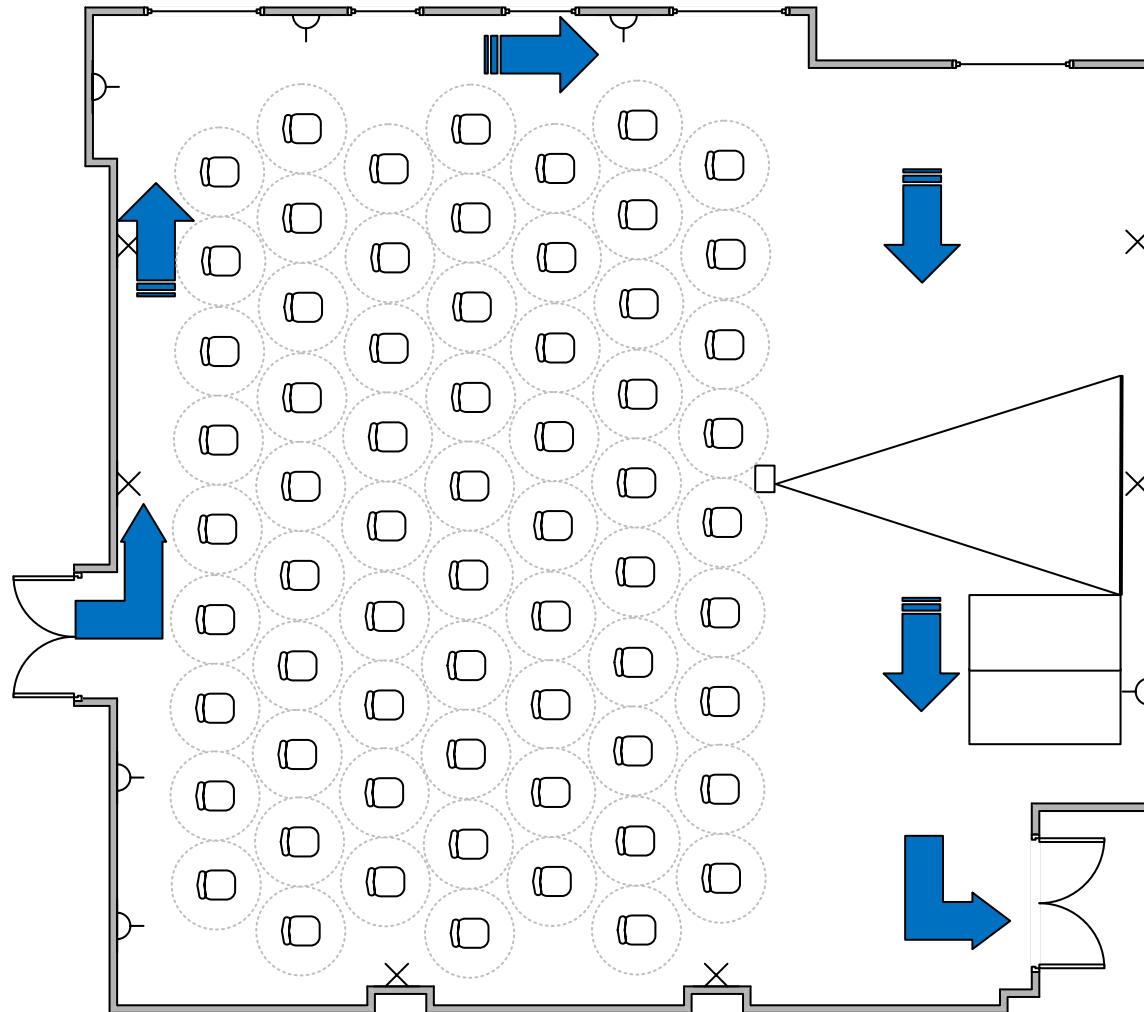

Theatre Style for 66 – 1m Spacing

The Stratford Suite – Chesford Grange

Ceiling Heights

Lowest – 2.4m

Highest – 2.6m

Key

Power Sockets

Wall Lights