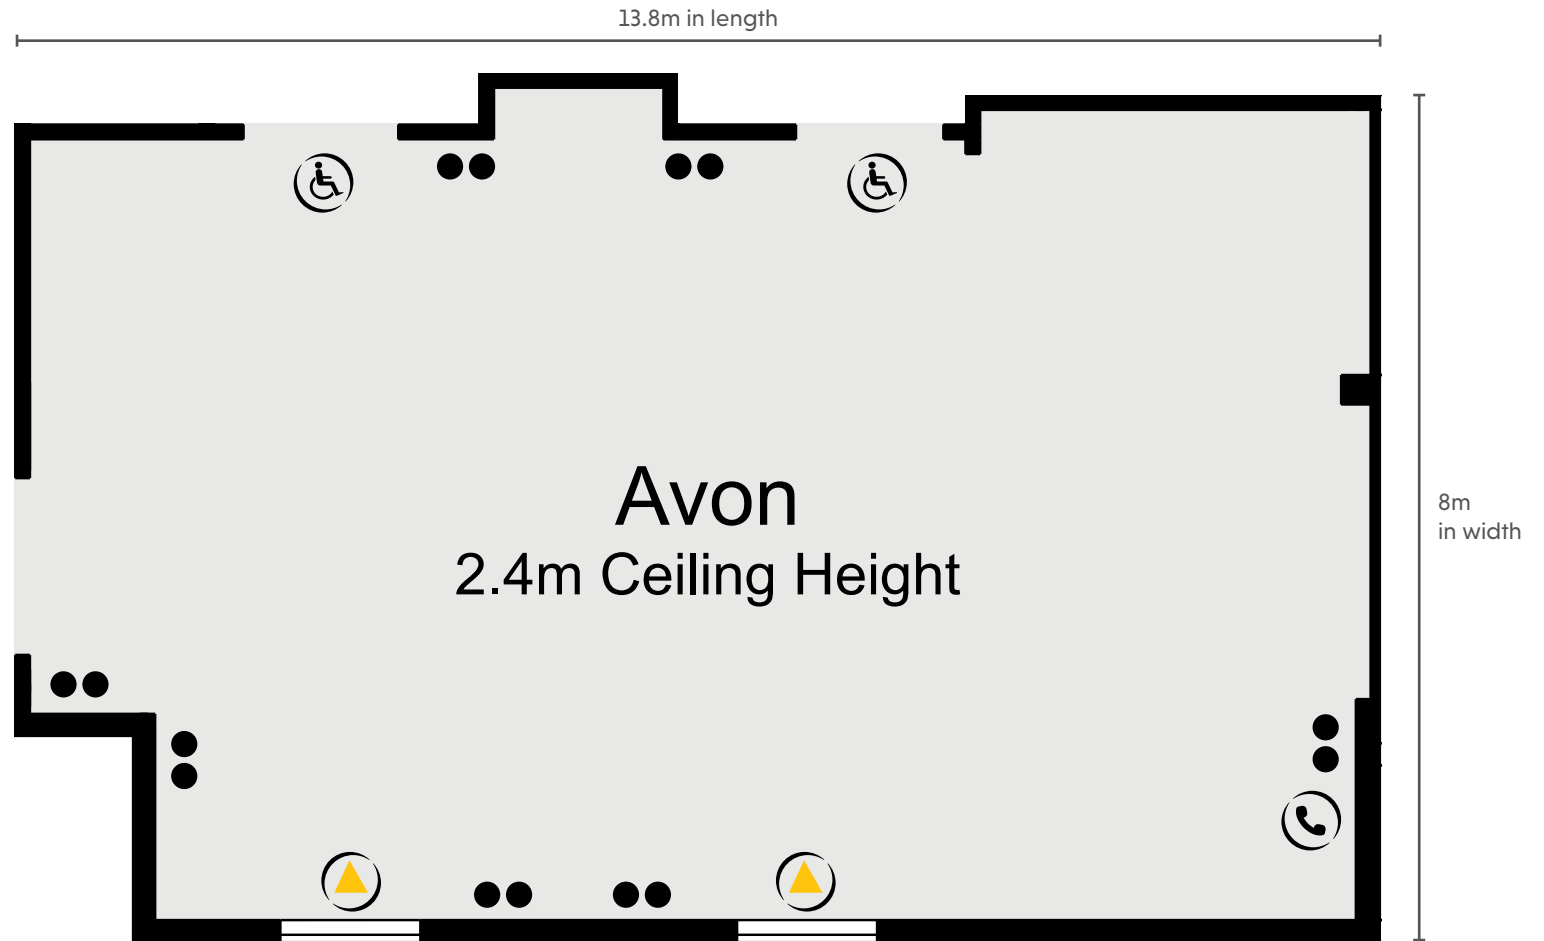

CHESFORD GRANGE

HOTEL

THE QHOTELS COLLECTION

CAPACITIES

Meeting Room	Dimensions (m) L x W x H	Floor	Theatre	Cabaret	Classroom	Boardroom	Banquet	U-Shape	Dinner Dance
The Kenilworth Suite	29.5 x 17.3 x 4.8	G	700	360	360	n/a	420	n/a	380
Kenilworth 1 & 2	18.5 x 17.3 x 4.8	G	340	200	200	n/a	250	n/a	220
Kenilworth 2 & 3	21.9 x 17.3 x 4.8	G	500	280	260	n/a	300	n/a	260
Kenilworth 1	7.6 x 17.3 x 4.8	G	140	80	80	n/a	80	n/a	60
The Stratford	12.3 x 12.0 x 2.4	G	180	96	100	40	150	50	120
The Avon Suite	13.8 x 8.0 x 2.4	G	100	64	60	40	80	40	60
The Directors Suite	11.0 x 5.3 x 2.9	1	n/a	n/a	n/a	14	n/a	n/a	n/a
The Hamlet	10.1 x 6.9 x 2.3	LG	60	48	40	30	n/a	30	n/a
The Oberon	9.0 x 5.3 x 2.4	LG	30	24	20	18	n/a	16	n/a
The Othello	12.8 x 8.5 x 2.2	LG	100	64	60	40	n/a	40	n/a
The Prospero	8.1 x 5.1 x 2.3	LG	30	24	20	18	n/a	16	n/a
The Keats	5.1 x 3.2 x N/A	1	n/a	n/a	n/a	6	n/a	n/a	n/a
The Stoneleigh	8.5 x 5.9 x 2.8	G	30	24	20	18	18	16	n/a
The Warwick	7.7 x 5.9 x 2.8	G	30	24	20	18	18	16	n/a
The Stoneleigh & Warwick	16.2 x 5.9 x 2.9	G	70	40	n/a	40	60	n/a	40

KEY

- Single 13amp Power Point
- Double 13amp Power Point
- ☎ Telephone Socket
- ♿ Wheelchair Access
- ⚡ Partition Wall
- ▶ Natural Light

CHESFORD GRANGE
HOTEL
THE QHOTELS COLLECTION

GROUND FLOOR

KEY

- Single 13amp Power Point
- Double 13amp Power Point
- ☎ Telephone Socket
- ♿ Wheelchair Access
- ▶ Natural Light