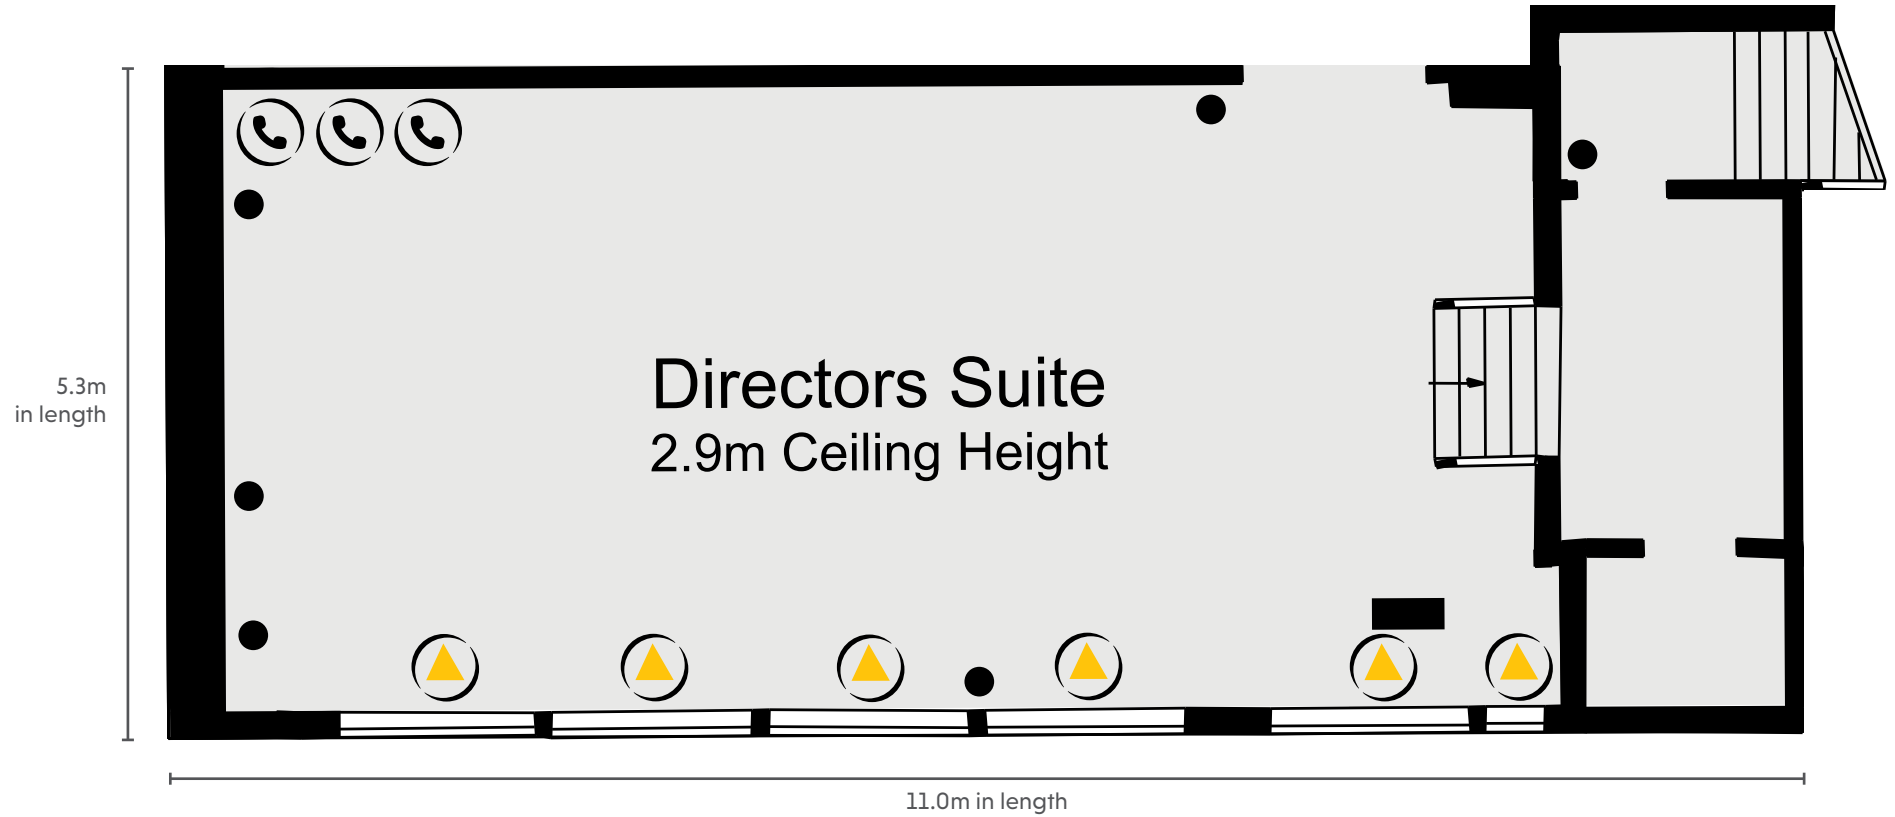

CHESFORD GRANGE

HOTEL

THE QHOTELS COLLECTION

CAPACITIES

Meeting Room	Dimensions (m) L x W x H	Floor	Theatre	Cabaret	Classroom	Boardroom	Banquet	U-Shape	Dinner Dance
The Kenilworth Suite	29.5 x 17.3 x 4.8	G	700	360	360	n/a	420	n/a	380
Kenilworth 1 & 2	18.5 x 17.3 x 4.8	G	340	200	200	n/a	250	n/a	220
Kenilworth 2 & 3	21.9 x 17.3 x 4.8	G	500	280	260	n/a	300	n/a	260
Kenilworth 1	7.6 x 17.3 x 4.8	G	140	80	80	n/a	80	n/a	60
The Stratford	12.3 x 12.0 x 2.4	G	180	96	100	40	150	50	120
The Avon Suite	13.8 x 8.0 x 2.4	G	100	64	60	40	80	40	60
The Directors Suite	11.0 x 5.3 x 2.9	1	n/a	n/a	n/a	14	n/a	n/a	n/a
The Hamlet	10.1 x 6.9 x 2.3	LG	60	48	40	30	n/a	30	n/a
The Oberon	9.0 x 5.3 x 2.4	LG	30	24	20	18	n/a	16	n/a
The Othello	12.8 x 8.5 x 2.2	LG	100	64	60	40	n/a	40	n/a
The Prospero	8.1 x 5.1 x 2.3	LG	30	24	20	18	n/a	16	n/a
The Keats	5.1 x 3.2 x N/A	1	n/a	n/a	n/a	6	n/a	n/a	n/a
The Stoneleigh	8.5 x 5.9 x 2.8	G	30	24	20	18	18	16	n/a
The Warwick	7.7 x 5.9 x 2.8	G	30	24	20	18	18	16	n/a
The Stoneleigh & Warwick	16.2 x 5.9 x 2.9	G	70	40	n/a	40	60	n/a	40

FIRST FLOOR

KEY

- Single 13amp Power Point
- Double 13amp Power Point
- ☎ Telephone Socket
- ♿ Wheelchair Access
- ⚡ Partition Wall
- ▶ Natural Light

CHESFORD GRANGE
HOTEL
THE QHOTELS COLLECTION

LOWER GROUND FLOOR

KEY

- Single 13amp Power Point
- Double 13amp Power Point
- ☎ Telephone Socket
- ♿ Wheelchair Access

KEY

- Single 13amp Power Point
- Double 13amp Power Point
- ☎ Telephone Socket
- ♿ Wheelchair Access
- ▶ Natural Light

KEY

- Single 13amp Power Point
- Double 13amp Power Point
- ☎ Telephone Socket
- ♿ Wheelchair Access
- ▶ Natural Light

KEY

- Single 13amp Power Point
- Double 13amp Power Point
- ☎ Telephone Socket
- ♿ Wheelchair Access
- ⚡ Partition Wall