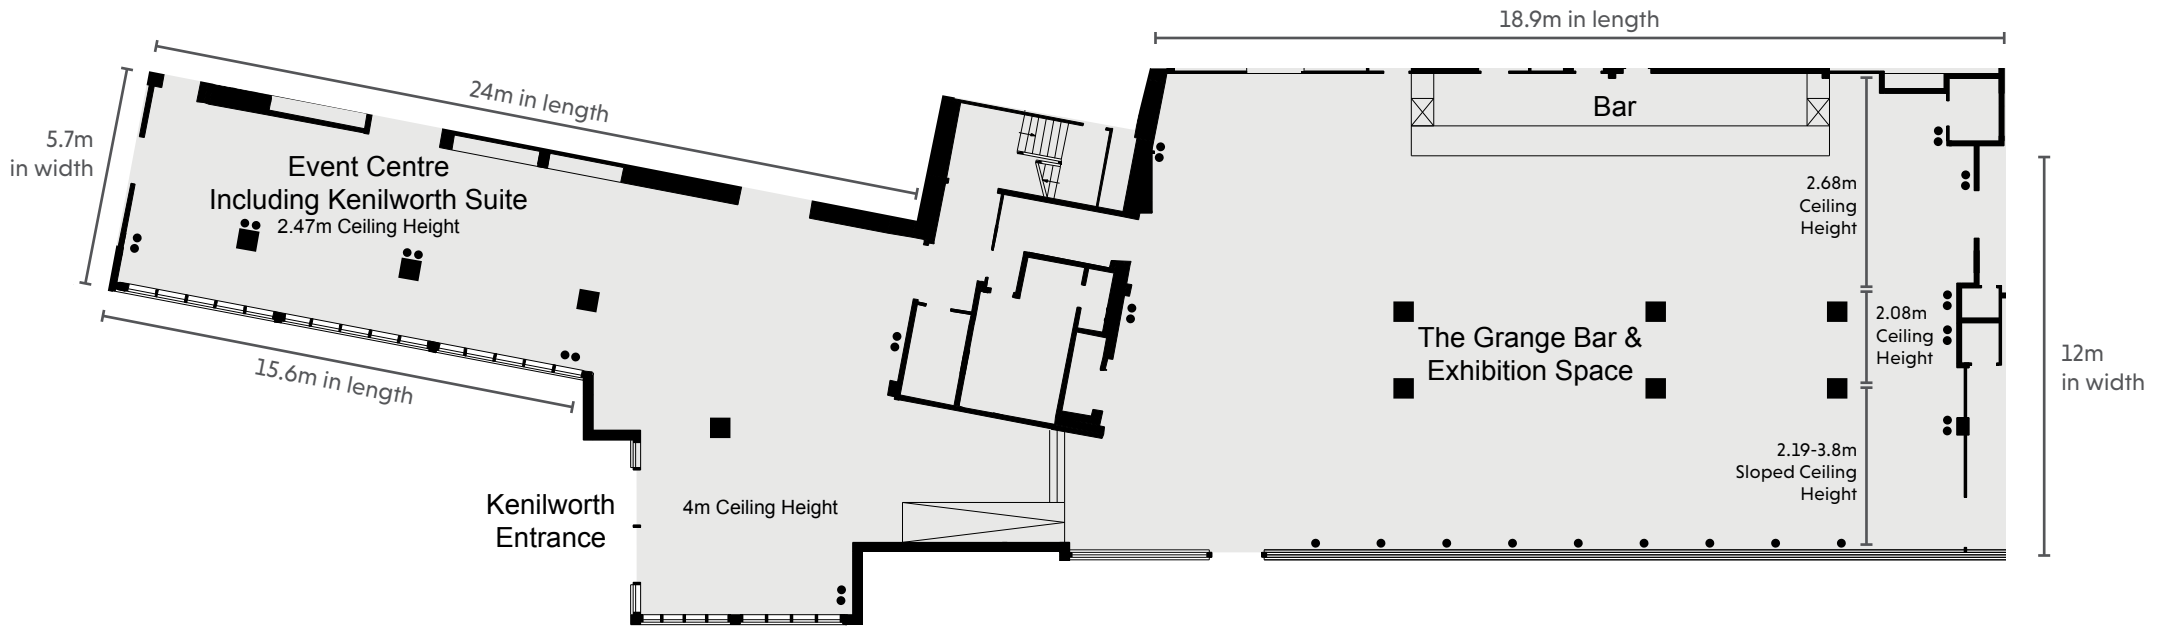

CHESFORD GRANGE

HOTEL

THE QHOTELS COLLECTION

CAPACITIES

Meeting Room	Dimensions (m) L x W x H	Floor	Theatre	Cabaret	Classroom	Boardroom	Banquet	U-Shape	Dinner Dance
The Kenilworth Suite	29.5 x 17.3 x 4.8	G	700	360	360	n/a	420	n/a	380
Kenilworth 1 & 2	18.5 x 17.3 x 4.8	G	340	200	200	n/a	250	n/a	220
Kenilworth 2 & 3	21.9 x 17.3 x 4.8	G	500	280	260	n/a	300	n/a	260
Kenilworth 1	7.6 x 17.3 x 4.8	G	140	80	80	n/a	80	n/a	60
The Stratford	12.3 x 12.0 x 2.4	G	180	96	100	40	150	50	120
The Avon Suite	13.8 x 8.0 x 2.4	G	100	64	60	40	80	40	60
The Directors Suite	11.0 x 5.3 x 2.9	1	n/a	n/a	n/a	14	n/a	n/a	n/a
The Hamlet	10.1 x 6.9 x 2.3	LG	60	48	40	30	n/a	30	n/a
The Oberon	9.0 x 5.3 x 2.4	LG	30	24	20	18	n/a	16	n/a
The Othello	12.8 x 8.5 x 2.2	LG	100	64	60	40	n/a	40	n/a
The Prospero	8.1 x 5.1 x 2.3	LG	30	24	20	18	n/a	16	n/a
The Keats	5.1 x 3.2 x N/A	1	n/a	n/a	n/a	6	n/a	n/a	n/a
The Stoneleigh	8.5 x 5.9 x 2.8	G	30	24	20	18	18	16	n/a
The Warwick	7.7 x 5.9 x 2.8	G	30	24	20	18	18	16	n/a
The Stoneleigh & Warwick	16.2 x 5.9 x 2.9	G	70	40	n/a	40	60	n/a	40

KEY

- Single 13amp Power Point
- Double 13amp Power Point
- ☎ Telephone Socket
- ♿ Wheelchair Access
- ▶ Natural Light

KEY

- Single 13amp Power Point
- Double 13amp Power Point
- ☎ Telephone Socket
- ♿ Wheelchair Access
- ⚡ Partition Wall

KEY

- Single 13amp Power Point
- Double 13amp Power Point
- ☎ Telephone Socket
- ♿ Wheelchair Access
- Pillars

CHESFORD GRANGE
HOTEL
THE QHOTELS COLLECTION

GROUND FLOOR

KEY

- Single 13amp Power Point
- Double 13amp Power Point
- ☎ Telephone Socket
- ♿ Wheelchair Access
- ▶ Natural Light