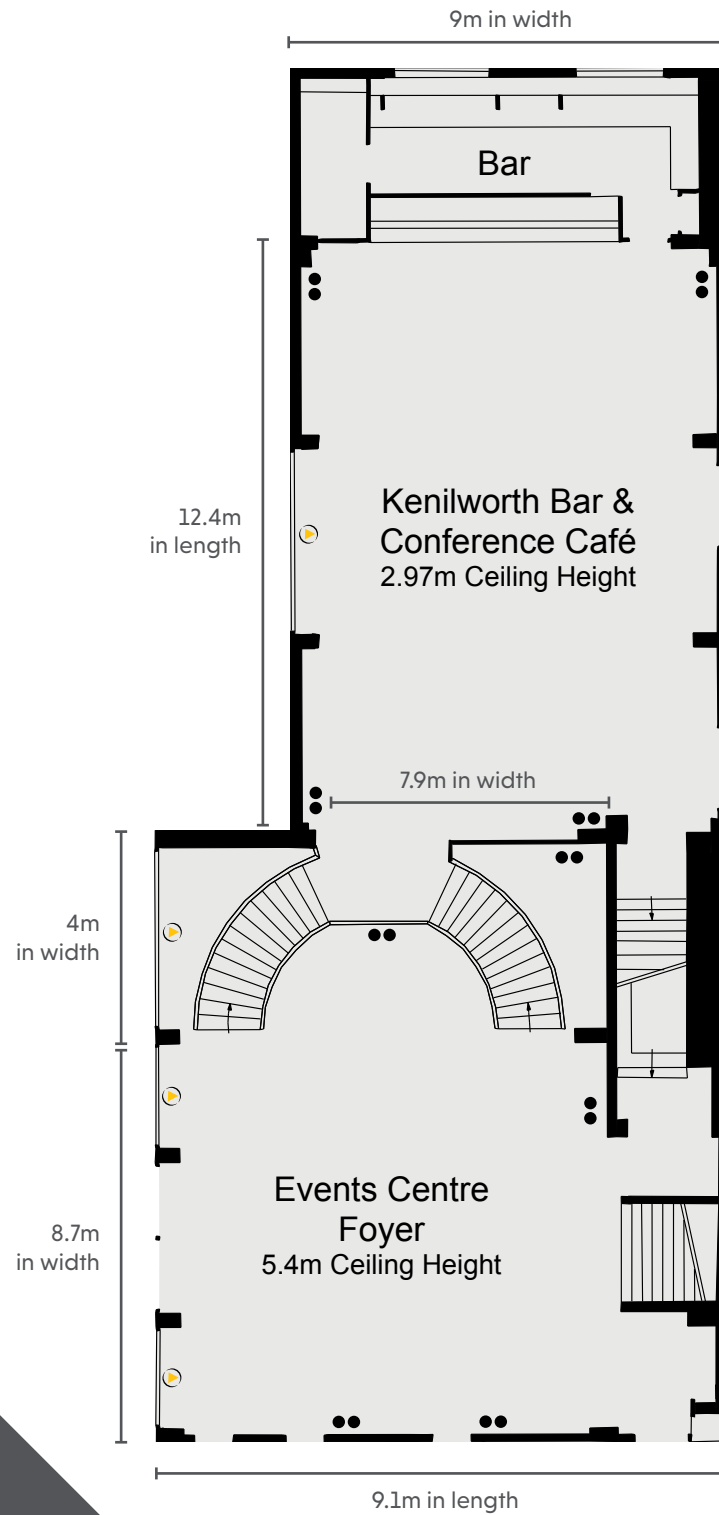

CHESFORD GRANGE

HOTEL

THE QHOTELS COLLECTION

CAPACITIES

Meeting Room	Dimensions (m) L x W x H	Floor	Theatre	Cabaret	Classroom	Boardroom	Banquet	U-Shape	Dinner Dance
The Kenilworth Suite	29.5 x 17.3 x 4.8	G	700	360	360	n/a	420	n/a	380
Kenilworth 1 & 2	18.5 x 17.3 x 4.8	G	340	200	200	n/a	250	n/a	220
Kenilworth 2 & 3	21.9 x 17.3 x 4.8	G	500	280	260	n/a	300	n/a	260
Kenilworth 1	7.6 x 17.3 x 4.8	G	140	80	80	n/a	80	n/a	60
The Stratford	12.3 x 12.0 x 2.4	G	180	96	100	40	150	50	120
The Avon Suite	13.8 x 8.0 x 2.4	G	100	64	60	40	80	40	60
The Directors Suite	11.0 x 5.3 x 2.9	1	n/a	n/a	n/a	14	n/a	n/a	n/a
The Hamlet	10.1 x 6.9 x 2.3	LG	60	48	40	30	n/a	30	n/a
The Oberon	9.0 x 5.3 x 2.4	LG	30	24	20	18	n/a	16	n/a
The Othello	12.8 x 8.5 x 2.2	LG	100	64	60	40	n/a	40	n/a
The Prospero	8.1 x 5.1 x 2.3	LG	30	24	20	18	n/a	16	n/a
The Keats	5.1 x 3.2 x N/A	1	n/a	n/a	n/a	6	n/a	n/a	n/a
The Stoneleigh	8.5 x 5.9 x 2.8	G	30	24	20	18	18	16	n/a
The Warwick	7.7 x 5.9 x 2.8	G	30	24	20	18	18	16	n/a
The Stoneleigh & Warwick	16.2 x 5.9 x 2.9	G	70	40	n/a	40	60	n/a	40

FIRST FLOOR

KEY

- Single 13amp Power Point
- Double 13amp Power Point
- ☎ Telephone Socket
- ♿ Wheelchair Access
- ⚡ Partition Wall
- ▶ Natural Light

CHESFORD GRANGE
HOTEL
THE QHOTELS COLLECTION

LOWER GROUND FLOOR

KEY

- Single 13amp Power Point
- Double 13amp Power Point
- ☎ Telephone Socket
- ♿ Wheelchair Access

KEY

- Single 13amp Power Point
- Double 13amp Power Point
- ☎ Telephone Socket
- ♿ Wheelchair Access
- ▶ Natural Light

KEY

- Single 13amp Power Point
- Double 13amp Power Point
- ☎ Telephone Socket
- ♿ Wheelchair Access
- ▶ Natural Light

KEY

- Single 13amp Power Point
- Double 13amp Power Point
- ☎ Telephone Socket
- ♿ Wheelchair Access
- ⚡ Partition Wall