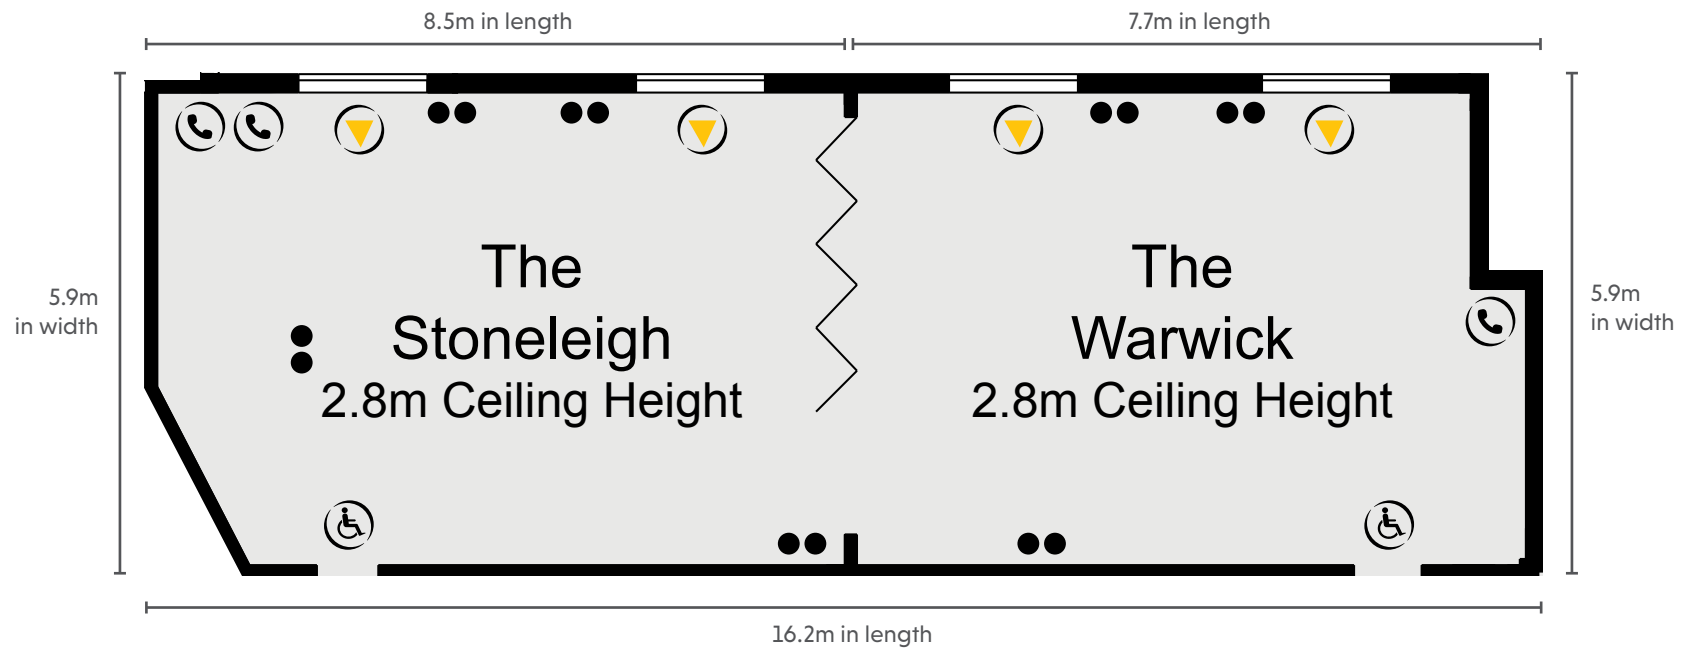

CHESFORD GRANGE

HOTEL

THE QHOTELS COLLECTION

CAPACITIES

Meeting Room	Dimensions (m) L x W x H	Floor	Theatre	Cabaret	Classroom	Boardroom	Banquet	U-Shape	Dinner Dance
The Kenilworth Suite	29.5 x 17.3 x 4.8	G	700	360	360	n/a	420	n/a	380
Kenilworth 1 & 2	18.5 x 17.3 x 4.8	G	340	200	200	n/a	250	n/a	220
Kenilworth 2 & 3	21.9 x 17.3 x 4.8	G	500	280	260	n/a	300	n/a	260
Kenilworth 1	7.6 x 17.3 x 4.8	G	140	80	80	n/a	80	n/a	60
The Stratford	12.3 x 12.0 x 2.4	G	180	96	100	40	150	50	120
The Avon Suite	13.8 x 8.0 x 2.4	G	100	64	60	40	80	40	60
The Directors Suite	11.0 x 5.3 x 2.9	1	n/a	n/a	n/a	14	n/a	n/a	n/a
The Hamlet	10.1 x 6.9 x 2.3	LG	60	48	40	30	n/a	30	n/a
The Oberon	9.0 x 5.3 x 2.4	LG	30	24	20	18	n/a	16	n/a
The Othello	12.8 x 8.5 x 2.2	LG	100	64	60	40	n/a	40	n/a
The Prospero	8.1 x 5.1 x 2.3	LG	30	24	20	18	n/a	16	n/a
The Keats	5.1 x 3.2 x N/A	1	n/a	n/a	n/a	6	n/a	n/a	n/a
The Stoneleigh	8.5 x 5.9 x 2.8	G	30	24	20	18	18	16	n/a
The Warwick	7.7 x 5.9 x 2.8	G	30	24	20	18	18	16	n/a
The Stoneleigh & Warwick	16.2 x 5.9 x 2.9	G	70	40	n/a	40	60	n/a	40

KEY

- Single 13amp Power Point
- Double 13amp Power Point
- ☎ Telephone Socket
- ♿ Wheelchair Access
- Pillars

CHESFORD GRANGE
HOTEL
THE QHOTELS COLLECTION

GROUND FLOOR

KEY

- Single 13amp Power Point
- Double 13amp Power Point
- ☎ Telephone Socket
- ♿ Wheelchair Access
- ▶ Natural Light

KEY

- Single 13amp Power Point
- Double 13amp Power Point
- ☎ Telephone Socket
- ♿ Wheelchair Access
- ⚡ Partition Wall
- ▶ Natural Light

CHESFORD GRANGE
HOTEL
THE QHOTELS COLLECTION

GROUND FLOOR

KEY

- Single 13amp Power Point
- Double 13amp Power Point
- ☎ Telephone Socket
- ♿ Wheelchair Access
- ▶ Natural Light