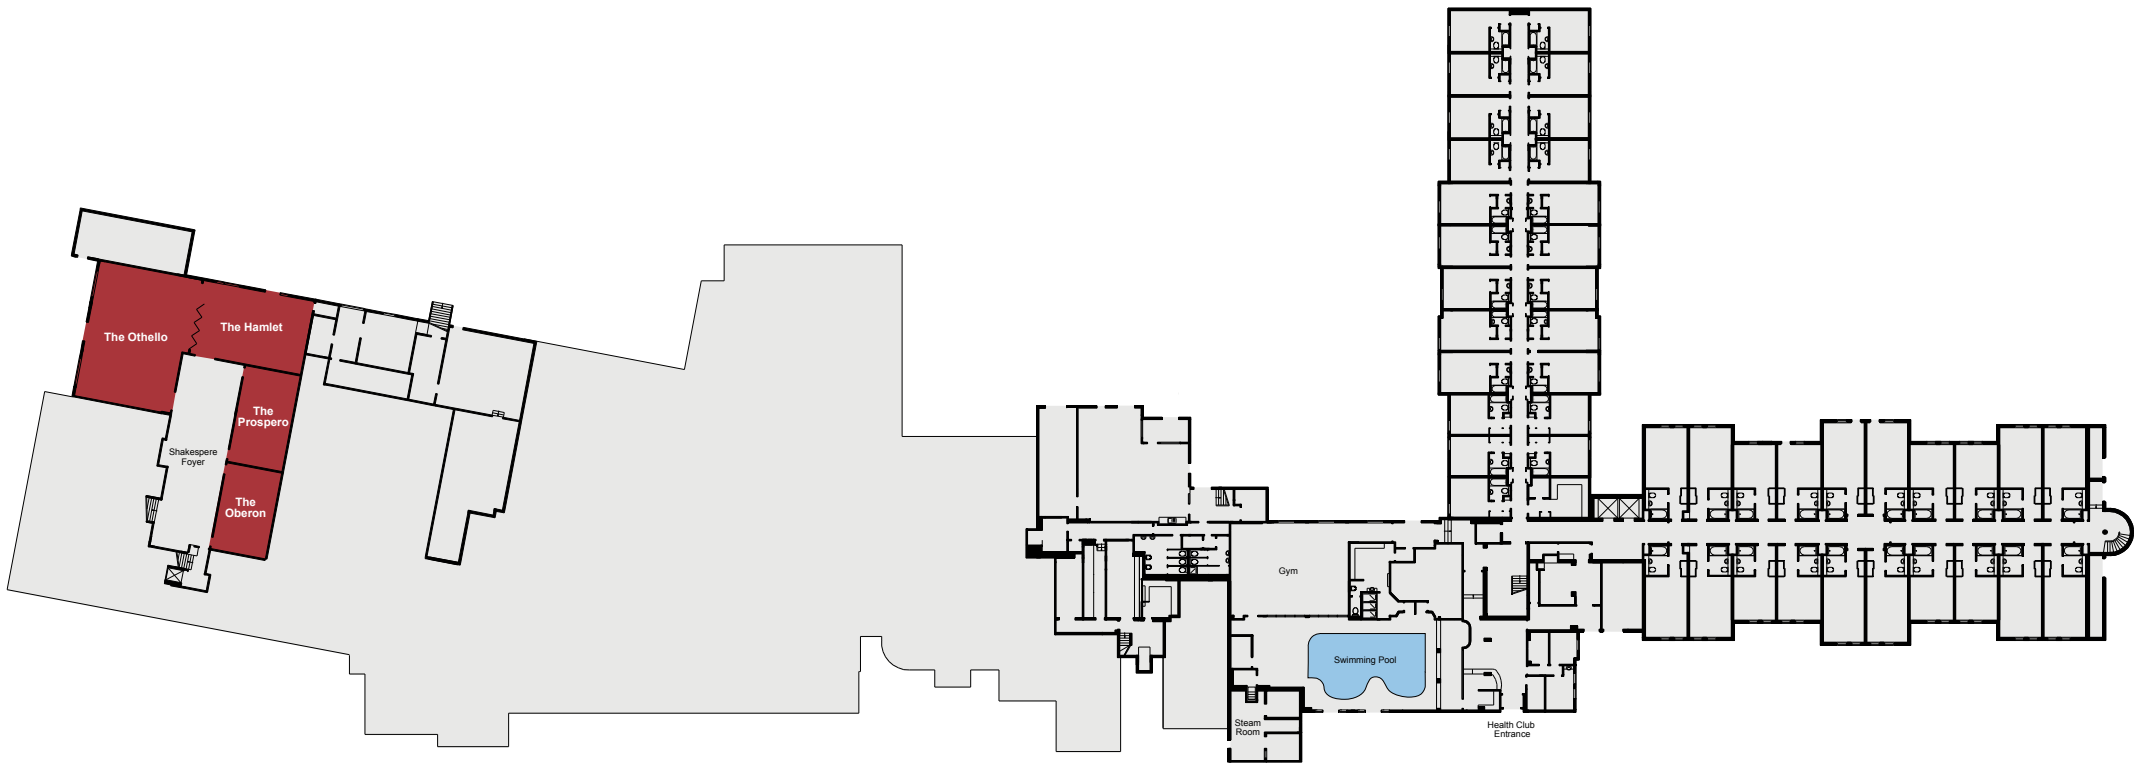

CHESFORD GRANGE

HOTEL

THE QHOTELS COLLECTION

CAPACITIES

Meeting Room	Dimensions (m) L x W x H	Floor	Theatre	Cabaret	Classroom	Boardroom	Banquet	U-Shape	Dinner Dance
The Kenilworth Suite	29.5 x 17.3 x 4.8	G	700	360	360	n/a	420	n/a	380
Kenilworth 1 & 2	18.5 x 17.3 x 4.8	G	340	200	200	n/a	250	n/a	220
Kenilworth 2 & 3	21.9 x 17.3 x 4.8	G	500	280	260	n/a	300	n/a	260
Kenilworth 1	7.6 x 17.3 x 4.8	G	140	80	80	n/a	80	n/a	60
The Stratford	12.3 x 12.0 x 2.4	G	180	96	100	40	150	50	120
The Avon Suite	13.8 x 8.0 x 2.4	G	100	64	60	40	80	40	60
The Directors Suite	11.0 x 5.3 x 2.9	1	n/a	n/a	n/a	14	n/a	n/a	n/a
The Hamlet	10.1 x 6.9 x 2.3	LG	60	48	40	30	n/a	30	n/a
The Oberon	9.0 x 5.3 x 2.4	LG	30	24	20	18	n/a	16	n/a
The Othello	12.8 x 8.5 x 2.2	LG	100	64	60	40	n/a	40	n/a
The Prospero	8.1 x 5.1 x 2.3	LG	30	24	20	18	n/a	16	n/a
The Keats	5.1 x 3.2 x N/A	1	n/a	n/a	n/a	6	n/a	n/a	n/a
The Stoneleigh	8.5 x 5.9 x 2.8	G	30	24	20	18	18	16	n/a
The Warwick	7.7 x 5.9 x 2.8	G	30	24	20	18	18	16	n/a
The Stoneleigh & Warwick	16.2 x 5.9 x 2.9	G	70	40	n/a	40	60	n/a	40

CHESFORD GRANGE

HOTEL

THE QHOTELS COLLECTION

CHESFORD GRANGE
HOTEL
THE QHOTELS COLLECTION

LOWER GROUND FLOOR

CHESFORD GRANGE
HOTEL
THE QHOTELS COLLECTION

GROUND FLOOR

CHESFORD GRANGE
HOTEL
THE QHOTELS COLLECTION

FIRST FLOOR

KEY

- Single 13amp Power Point
- Double 13amp Power Point
- ☎ Telephone Socket
- ♿ Wheelchair Access
- ⚡ Partition Wall
- ▶ Natural Light

CHESFORD GRANGE
HOTEL
THE QHOTELS COLLECTION

LOWER GROUND FLOOR