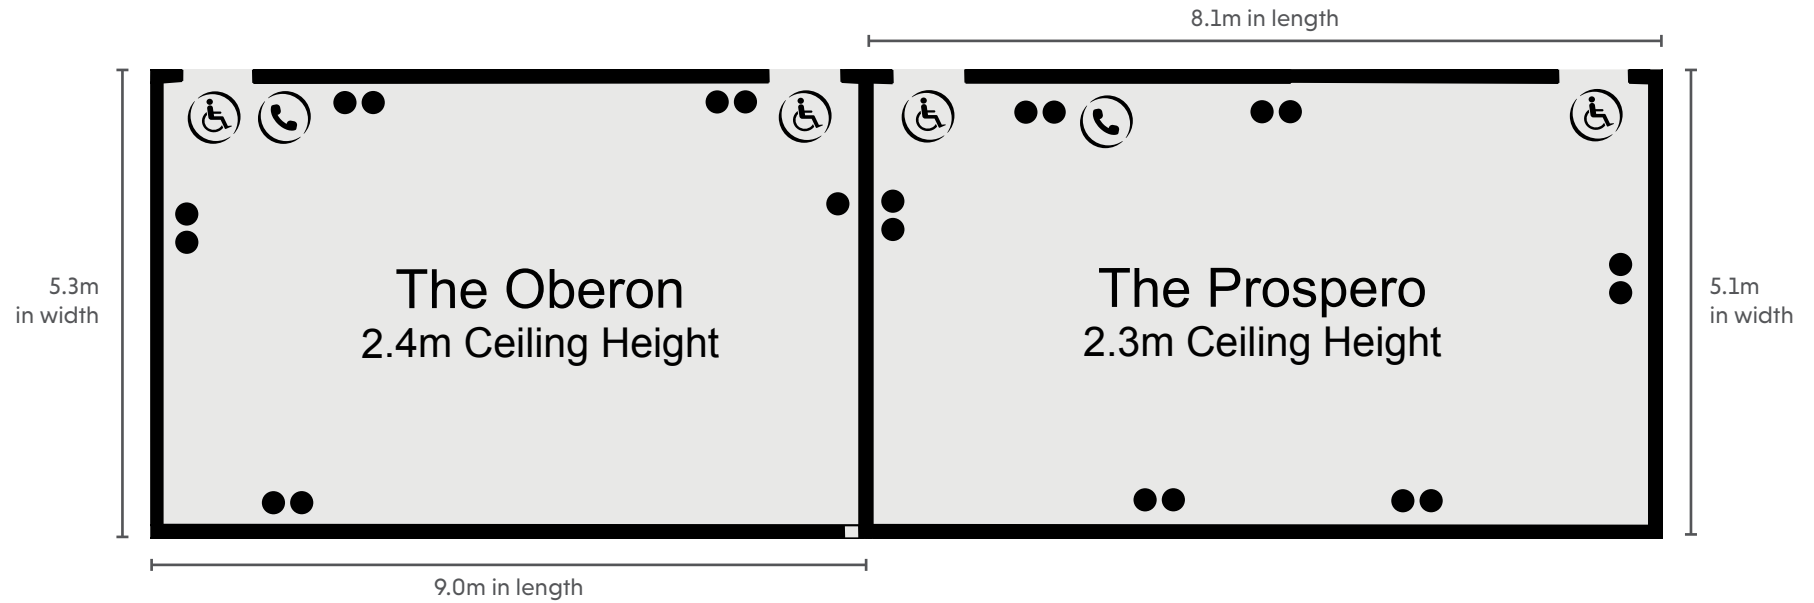

KEY

- Single 13amp Power Point
- ●● Double 13amp Power Point
- ☎ Telephone Socket
- ♿ Wheelchair Access