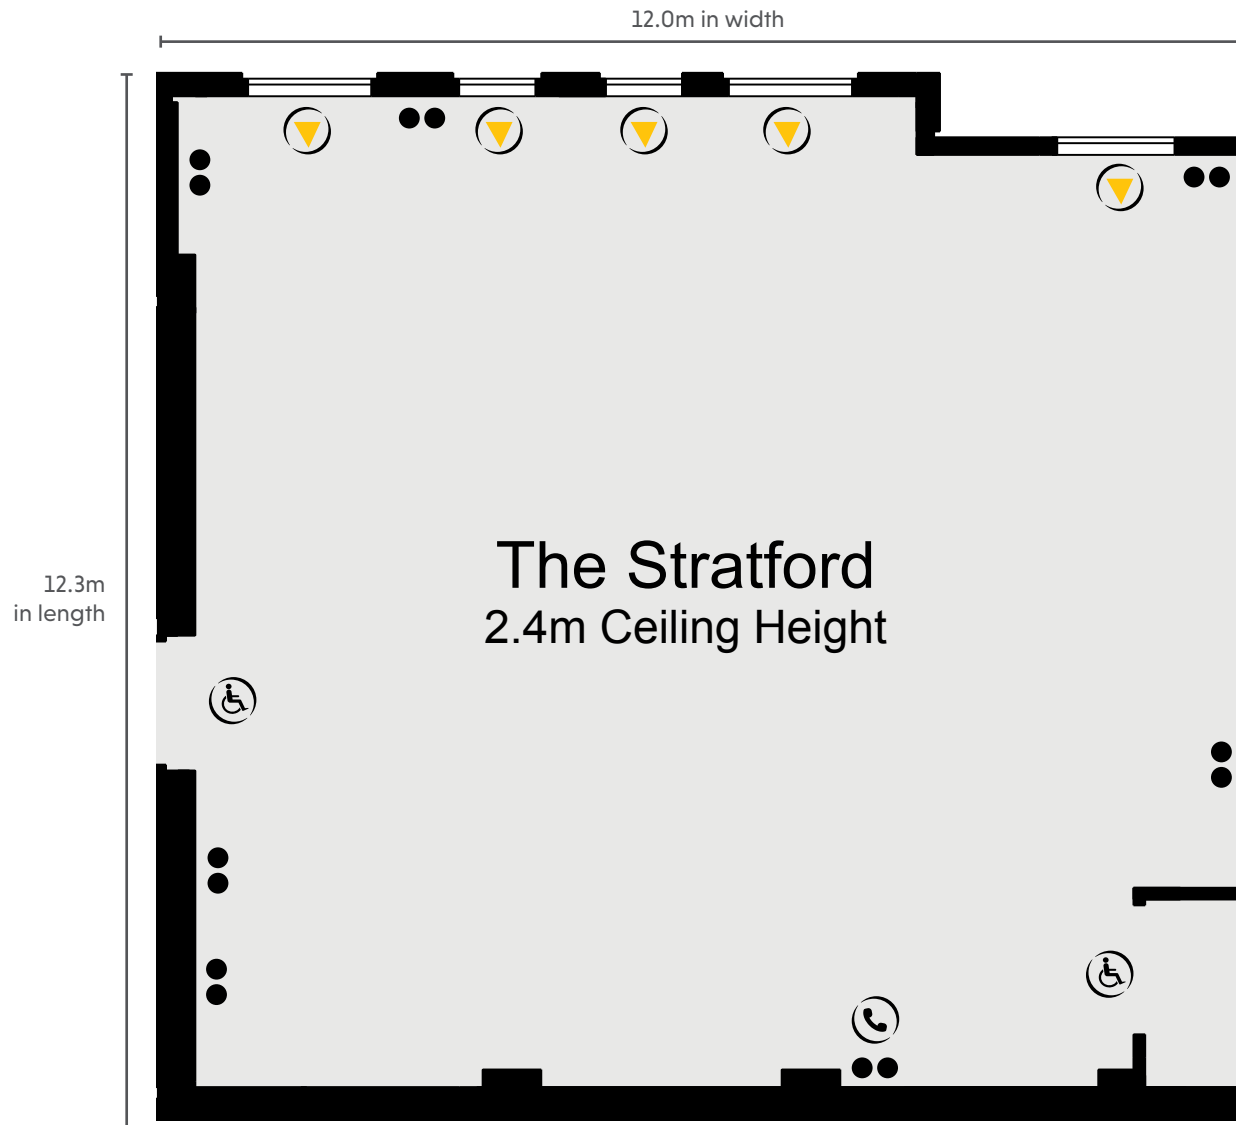

CHESFORD GRANGE

HOTEL

THE QHOTELS COLLECTION

CAPACITIES

Meeting Room	Dimensions (m) L x W x H	Floor	Theatre	Cabaret	Classroom	Boardroom	Banquet	U-Shape	Dinner Dance
The Kenilworth Suite	29.5 x 17.3 x 4.8	G	700	360	360	n/a	420	n/a	380
Kenilworth 1 & 2	18.5 x 17.3 x 4.8	G	340	200	200	n/a	250	n/a	220
Kenilworth 2 & 3	21.9 x 17.3 x 4.8	G	500	280	260	n/a	300	n/a	260
Kenilworth 1	7.6 x 17.3 x 4.8	G	140	80	80	n/a	80	n/a	60
The Stratford	12.3 x 12.0 x 2.4	G	180	96	100	40	150	50	120
The Avon Suite	13.8 x 8.0 x 2.4	G	100	64	60	40	80	40	60
The Directors Suite	11.0 x 5.3 x 2.9	1	n/a	n/a	n/a	14	n/a	n/a	n/a
The Hamlet	10.1 x 6.9 x 2.3	LG	60	48	40	30	n/a	30	n/a
The Oberon	9.0 x 5.3 x 2.4	LG	30	24	20	18	n/a	16	n/a
The Othello	12.8 x 8.5 x 2.2	LG	100	64	60	40	n/a	40	n/a
The Prospero	8.1 x 5.1 x 2.3	LG	30	24	20	18	n/a	16	n/a
The Keats	5.1 x 3.2 x N/A	1	n/a	n/a	n/a	6	n/a	n/a	n/a
The Stoneleigh	8.5 x 5.9 x 2.8	G	30	24	20	18	18	16	n/a
The Warwick	7.7 x 5.9 x 2.8	G	30	24	20	18	18	16	n/a
The Stoneleigh & Warwick	16.2 x 5.9 x 2.9	G	70	40	n/a	40	60	n/a	40

KEY

- Single 13amp Power Point
- Double 13amp Power Point
- ☎ Telephone Socket
- ♿ Wheelchair Access
- Pillars

CHESFORD GRANGE
HOTEL
THE QHOTELS COLLECTION

GROUND FLOOR

KEY

- Single 13amp Power Point
- Double 13amp Power Point
- ☎ Telephone Socket
- ♿ Wheelchair Access
- ▶ Natural Light

KEY

- Single 13amp Power Point
- Double 13amp Power Point
- ☎ Telephone Socket
- ♿ Wheelchair Access
- ⚡ Partition Wall
- ▶ Natural Light

CHESFORD GRANGE
HOTEL
THE QHOTELS COLLECTION

GROUND FLOOR

KEY

- Single 13amp Power Point
- Double 13amp Power Point
- ☎ Telephone Socket
- ♿ Wheelchair Access
- ▶ Natural Light