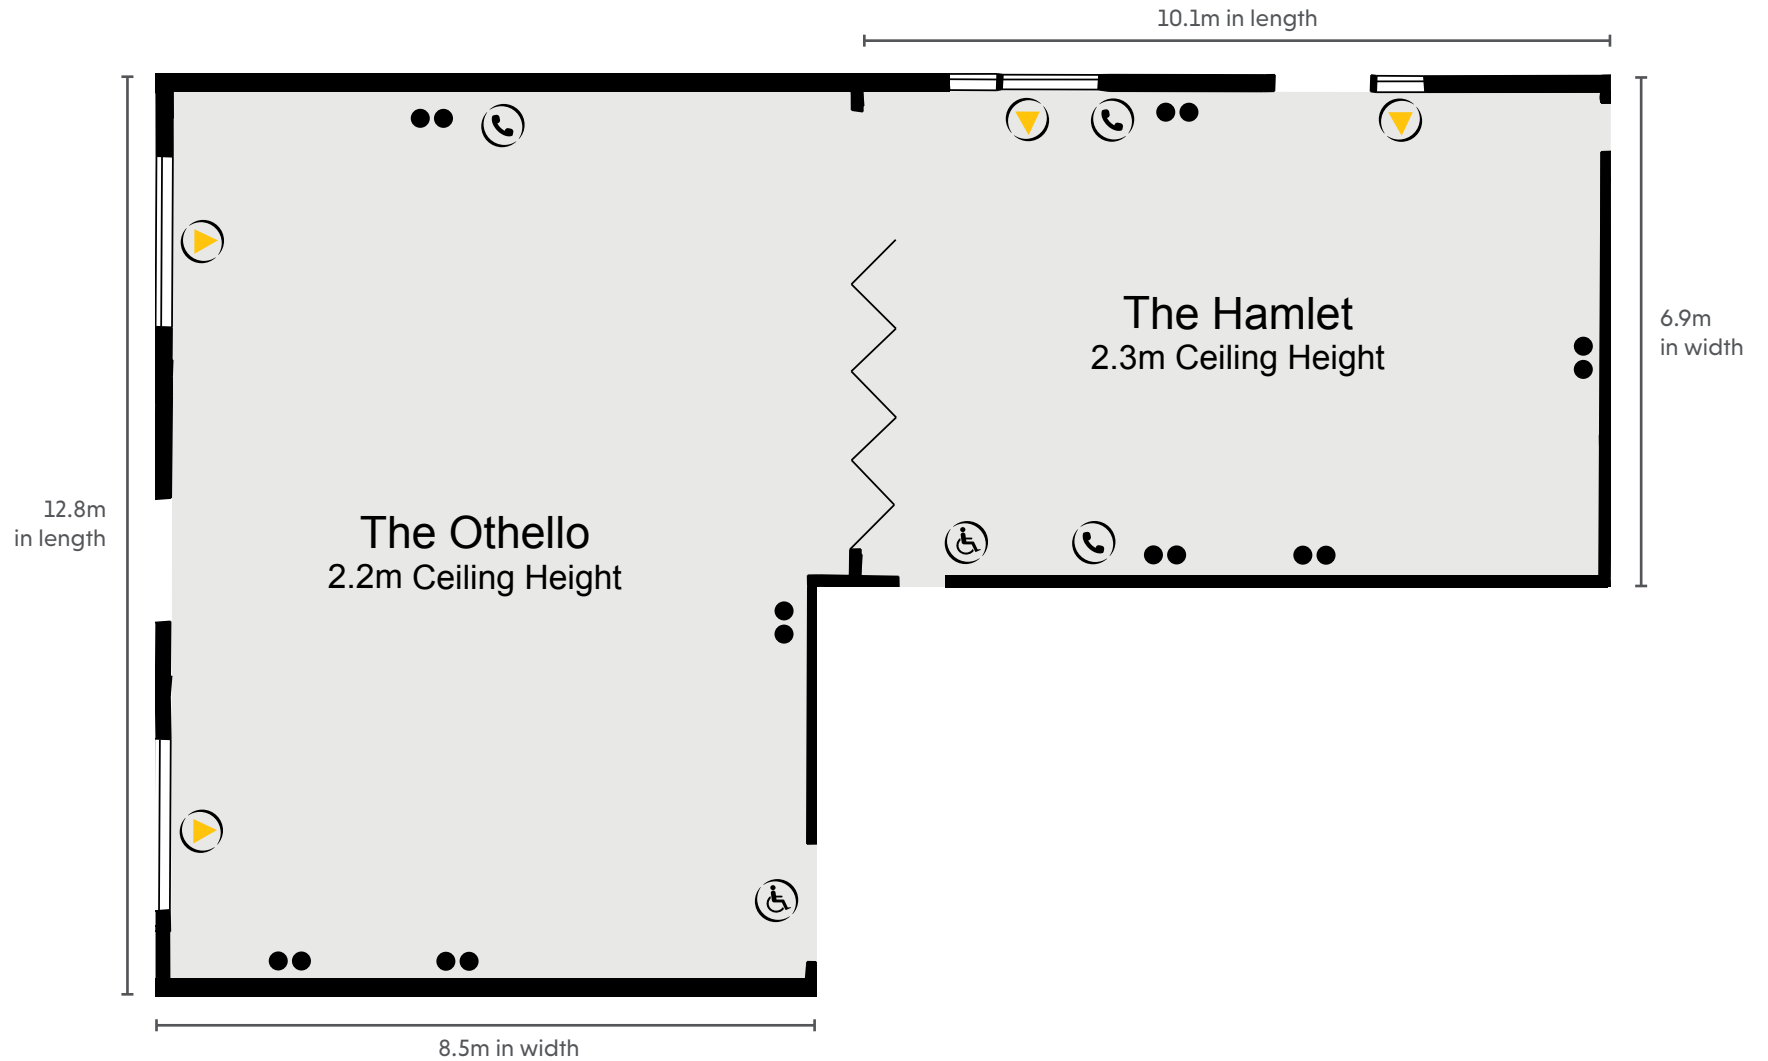

CHESFORD GRANGE

HOTEL

THE QHOTELS COLLECTION

CAPACITIES

Meeting Room	Dimensions (m) L x W x H	Floor	Theatre	Cabaret	Classroom	Boardroom	Banquet	U-Shape	Dinner Dance
The Kenilworth Suite	29.5 x 17.3 x 4.8	G	700	360	360	n/a	420	n/a	380
Kenilworth 1 & 2	18.5 x 17.3 x 4.8	G	340	200	200	n/a	250	n/a	220
Kenilworth 2 & 3	21.9 x 17.3 x 4.8	G	500	280	260	n/a	300	n/a	260
Kenilworth 1	7.6 x 17.3 x 4.8	G	140	80	80	n/a	80	n/a	60
The Stratford	12.3 x 12.0 x 2.4	G	180	96	100	40	150	50	120
The Avon Suite	13.8 x 8.0 x 2.4	G	100	64	60	40	80	40	60
The Directors Suite	11.0 x 5.3 x 2.9	1	n/a	n/a	n/a	14	n/a	n/a	n/a
The Hamlet	10.1 x 6.9 x 2.3	LG	60	48	40	30	n/a	30	n/a
The Oberon	9.0 x 5.3 x 2.4	LG	30	24	20	18	n/a	16	n/a
The Othello	12.8 x 8.5 x 2.2	LG	100	64	60	40	n/a	40	n/a
The Prospero	8.1 x 5.1 x 2.3	LG	30	24	20	18	n/a	16	n/a
The Keats	5.1 x 3.2 x N/A	1	n/a	n/a	n/a	6	n/a	n/a	n/a
The Stoneleigh	8.5 x 5.9 x 2.8	G	30	24	20	18	18	16	n/a
The Warwick	7.7 x 5.9 x 2.8	G	30	24	20	18	18	16	n/a
The Stoneleigh & Warwick	16.2 x 5.9 x 2.9	G	70	40	n/a	40	60	n/a	40

CHESFORD GRANGE

HOTEL

THE QHOTELS COLLECTION

CHESFORD GRANGE
HOTEL
THE QHOTELS COLLECTION

LOWER GROUND FLOOR

CHESFORD GRANGE
HOTEL
THE QHOTELS COLLECTION

GROUND FLOOR

CHESFORD GRANGE
HOTEL
THE QHOTELS COLLECTION

FIRST FLOOR

KEY

- Single 13amp Power Point
- Double 13amp Power Point
- ☎ Telephone Socket
- ♿ Wheelchair Access
- ⚡ Partition Wall
- ▶ Natural Light

CHESFORD GRANGE
HOTEL
THE QHOTELS COLLECTION

LOWER GROUND FLOOR

KEY

- Single 13amp Power Point
- Double 13amp Power Point
- ☎ Telephone Socket
- ♿ Wheelchair Access
- ▶ Natural Light

KEY

- Single 13amp Power Point
- Double 13amp Power Point
- ☎ Telephone Socket
- ♿ Wheelchair Access
- ⚡ Partition Wall