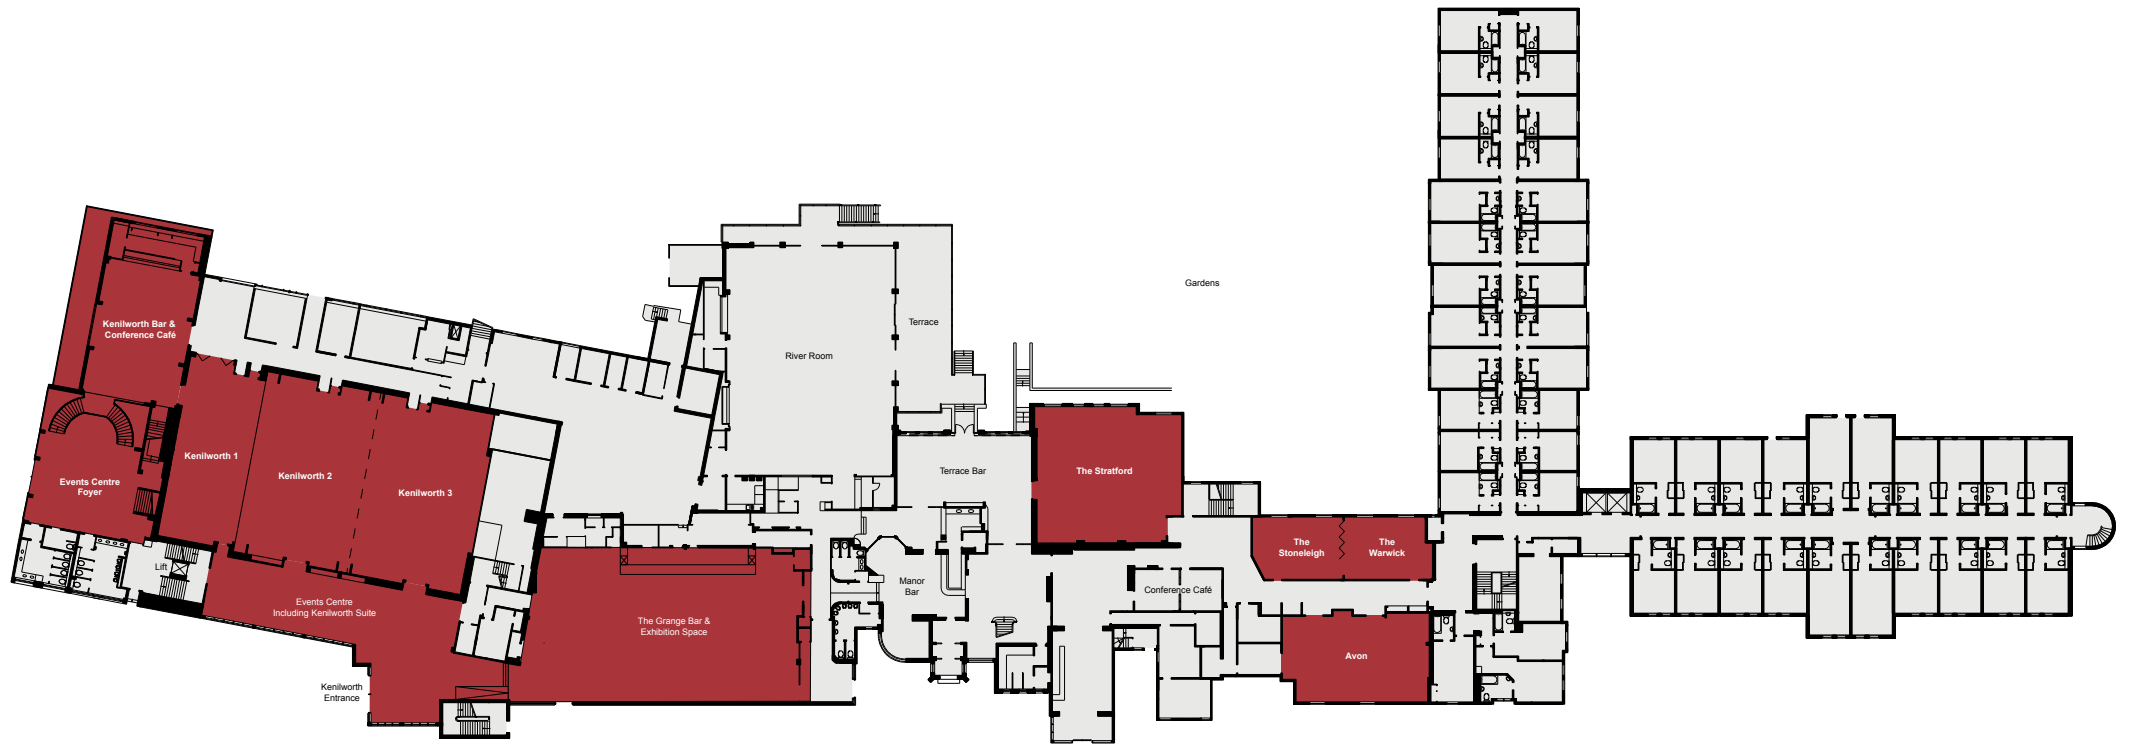

CHESFORD GRANGE

HOTEL

THE QHOTELS COLLECTION

CAPACITIES

Meeting Room	Dimensions (m) L x W x H	Floor	Theatre	Cabaret	Classroom	Boardroom	Banquet	U-Shape	Dinner Dance
The Kenilworth Suite	29.5 x 17.3 x 4.8	G	700	360	360	n/a	420	n/a	380
Kenilworth 1 & 2	18.5 x 17.3 x 4.8	G	340	200	200	n/a	250	n/a	220
Kenilworth 2 & 3	21.9 x 17.3 x 4.8	G	500	280	260	n/a	300	n/a	260
Kenilworth 1	7.6 x 17.3 x 4.8	G	140	80	80	n/a	80	n/a	60
The Stratford	12.3 x 12.0 x 2.4	G	180	96	100	40	150	50	120
The Avon Suite	13.8 x 8.0 x 2.4	G	100	64	60	40	80	40	60
The Directors Suite	11.0 x 5.3 x 2.9	1	n/a	n/a	n/a	14	n/a	n/a	n/a
The Hamlet	10.1 x 6.9 x 2.3	LG	60	48	40	30	n/a	30	n/a
The Oberon	9.0 x 5.3 x 2.4	LG	30	24	20	18	n/a	16	n/a
The Othello	12.8 x 8.5 x 2.2	LG	100	64	60	40	n/a	40	n/a
The Prospero	8.1 x 5.1 x 2.3	LG	30	24	20	18	n/a	16	n/a
The Keats	5.1 x 3.2 x N/A	1	n/a	n/a	n/a	6	n/a	n/a	n/a
The Stoneleigh	8.5 x 5.9 x 2.8	G	30	24	20	18	18	16	n/a
The Warwick	7.7 x 5.9 x 2.8	G	30	24	20	18	18	16	n/a
The Stoneleigh & Warwick	16.2 x 5.9 x 2.9	G	70	40	n/a	40	60	n/a	40

CHESFORD GRANGE

HOTEL

THE QHOTELS COLLECTION

CHESFORD GRANGE
HOTEL
THE QHOTELS COLLECTION

LOWER GROUND FLOOR

CHESFORD GRANGE
HOTEL
THE QHOTELS COLLECTION

GROUND FLOOR

CHESFORD GRANGE
HOTEL
THE QHOTELS COLLECTION

FIRST FLOOR

KEY

- Single 13amp Power Point
- Double 13amp Power Point
- ☎ Telephone Socket
- ♿ Wheelchair Access
- ⚡ Partition Wall
- ▶ Natural Light

CHESFORD GRANGE
HOTEL
THE QHOTELS COLLECTION

LOWER GROUND FLOOR