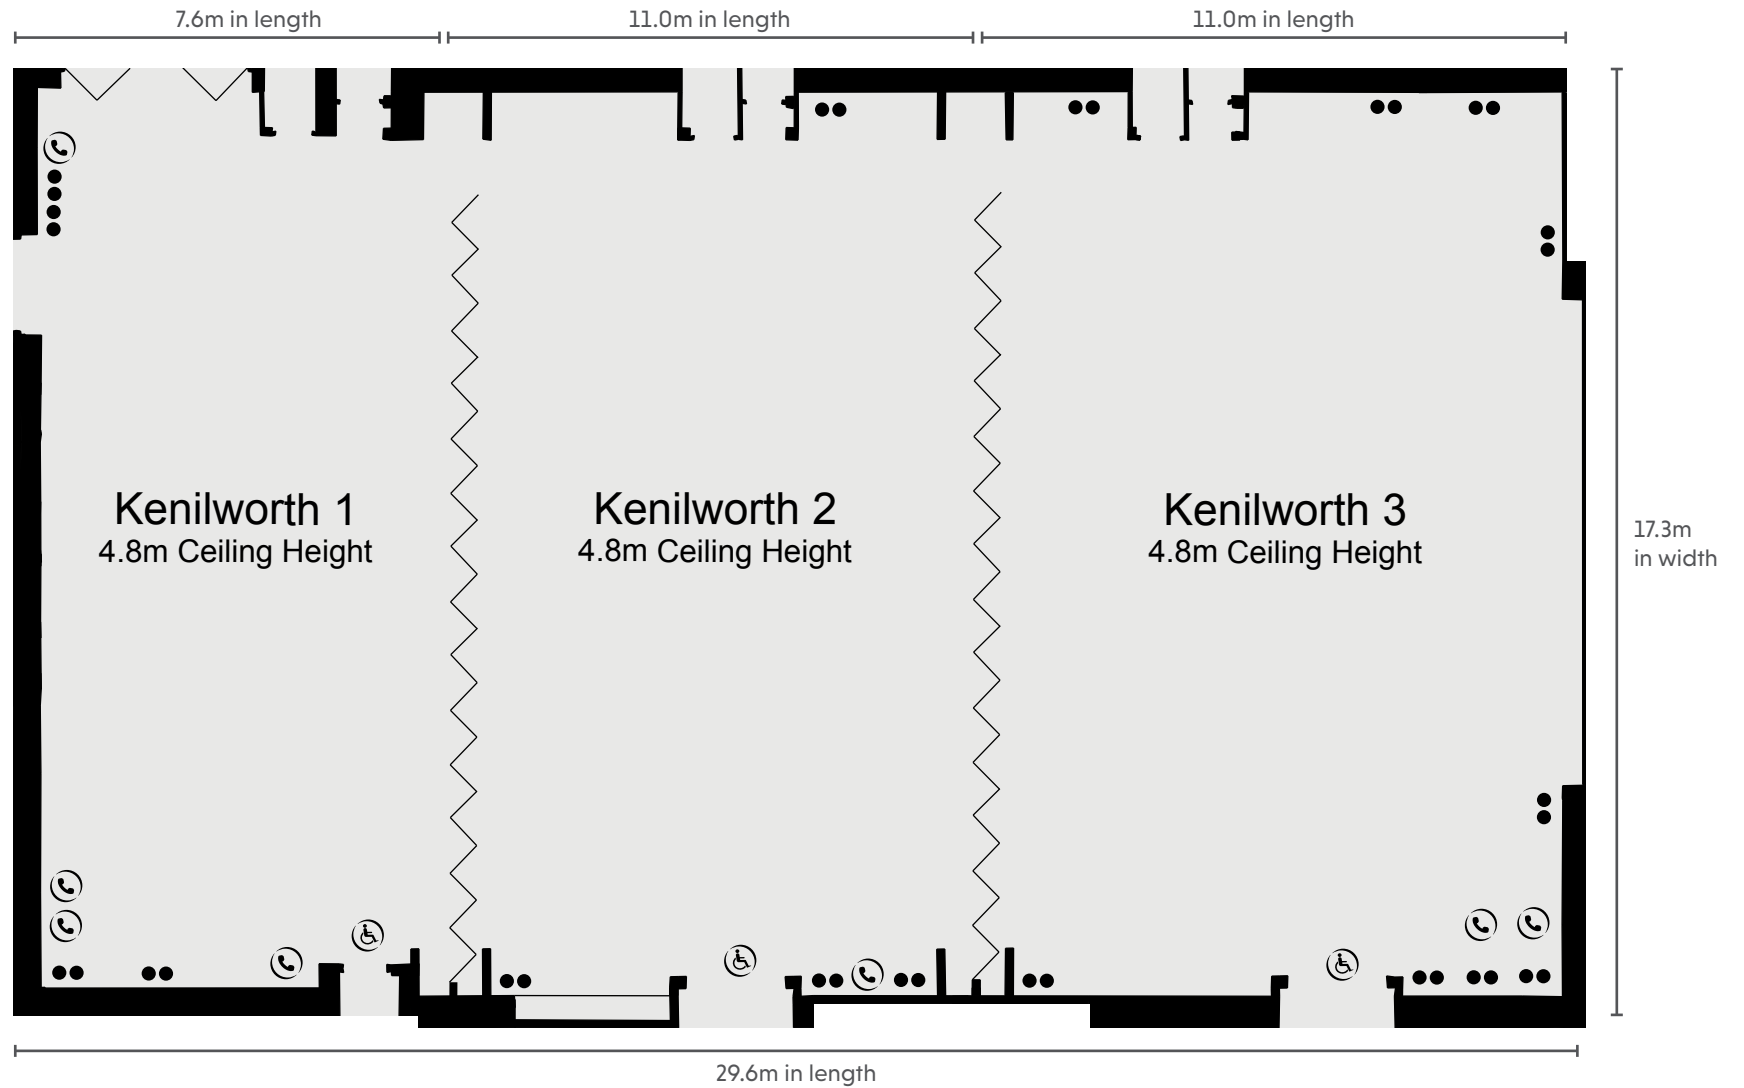

CHESFORD GRANGE

HOTEL

THE QHOTELS COLLECTION

CAPACITIES

Meeting Room	Dimensions (m) L x W x H	Floor	Theatre	Cabaret	Classroom	Boardroom	Banquet	U-Shape	Dinner Dance
The Kenilworth Suite	29.5 x 17.3 x 4.8	G	700	360	360	n/a	420	n/a	380
Kenilworth 1 & 2	18.5 x 17.3 x 4.8	G	340	200	200	n/a	250	n/a	220
Kenilworth 2 & 3	21.9 x 17.3 x 4.8	G	500	280	260	n/a	300	n/a	260
Kenilworth 1	7.6 x 17.3 x 4.8	G	140	80	80	n/a	80	n/a	60
The Stratford	12.3 x 12.0 x 2.4	G	180	96	100	40	150	50	120
The Avon Suite	13.8 x 8.0 x 2.4	G	100	64	60	40	80	40	60
The Directors Suite	11.0 x 5.3 x 2.9	1	n/a	n/a	n/a	14	n/a	n/a	n/a
The Hamlet	10.1 x 6.9 x 2.3	LG	60	48	40	30	n/a	30	n/a
The Oberon	9.0 x 5.3 x 2.4	LG	30	24	20	18	n/a	16	n/a
The Othello	12.8 x 8.5 x 2.2	LG	100	64	60	40	n/a	40	n/a
The Prospero	8.1 x 5.1 x 2.3	LG	30	24	20	18	n/a	16	n/a
The Keats	5.1 x 3.2 x N/A	1	n/a	n/a	n/a	6	n/a	n/a	n/a
The Stoneleigh	8.5 x 5.9 x 2.8	G	30	24	20	18	18	16	n/a
The Warwick	7.7 x 5.9 x 2.8	G	30	24	20	18	18	16	n/a
The Stoneleigh & Warwick	16.2 x 5.9 x 2.9	G	70	40	n/a	40	60	n/a	40

KEY

- Single 13amp Power Point
- Double 13amp Power Point
- ☎ Telephone Socket
- ♿ Wheelchair Access

KEY

- Single 13amp Power Point
- Double 13amp Power Point
- ☎ Telephone Socket
- ♿ Wheelchair Access
- ▶ Natural Light

KEY

- Single 13amp Power Point
- Double 13amp Power Point
- ☎ Telephone Socket
- ♿ Wheelchair Access
- ▶ Natural Light

KEY

- Single 13amp Power Point
- Double 13amp Power Point
- ☎ Telephone Socket
- ♿ Wheelchair Access
- ⚡ Partition Wall