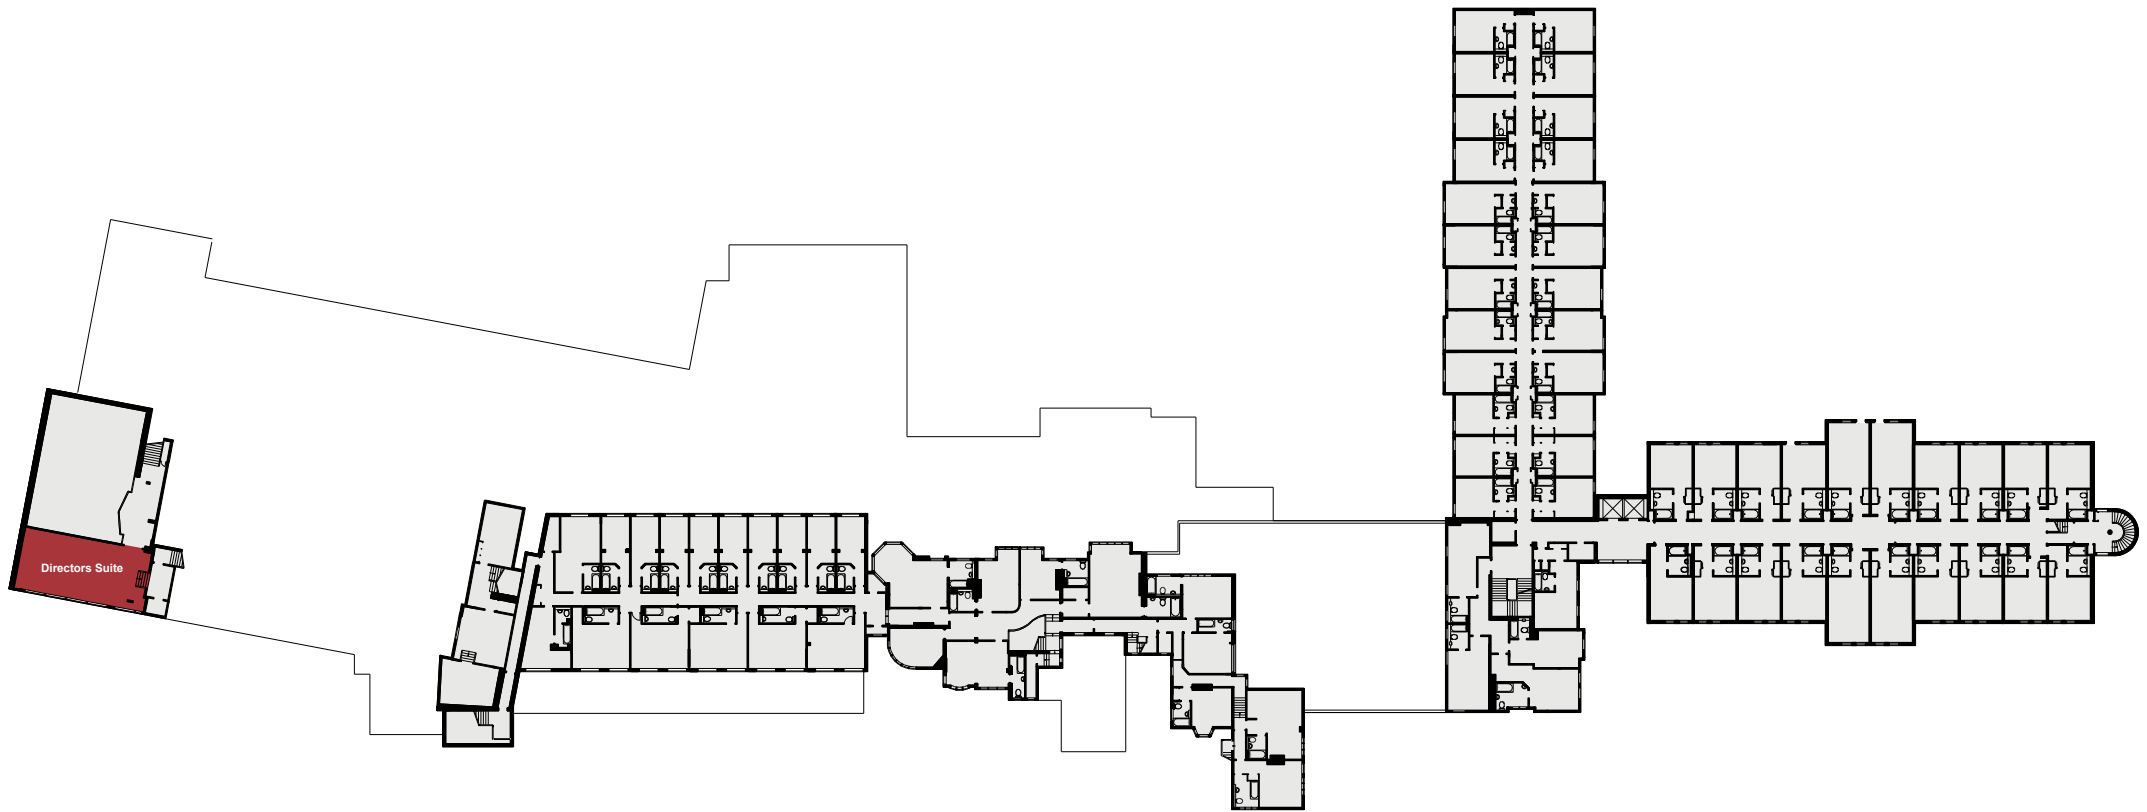

CHESFORD GRANGE

HOTEL

THE QHOTELS COLLECTION

CAPACITIES

Meeting Room	Dimensions (m) L x W x H	Floor	Theatre	Cabaret	Classroom	Boardroom	Banquet	U-Shape	Dinner Dance
The Kenilworth Suite	29.5 x 17.3 x 4.8	G	700	360	360	n/a	420	n/a	380
Kenilworth 1 & 2	18.5 x 17.3 x 4.8	G	340	200	200	n/a	250	n/a	220
Kenilworth 2 & 3	21.9 x 17.3 x 4.8	G	500	280	260	n/a	300	n/a	260
Kenilworth 1	7.6 x 17.3 x 4.8	G	140	80	80	n/a	80	n/a	60
The Stratford	12.3 x 12.0 x 2.4	G	180	96	100	40	150	50	120
The Avon Suite	13.8 x 8.0 x 2.4	G	100	64	60	40	80	40	60
The Directors Suite	11.0 x 5.3 x 2.9	1	n/a	n/a	n/a	14	n/a	n/a	n/a
The Hamlet	10.1 x 6.9 x 2.3	LG	60	48	40	30	n/a	30	n/a
The Oberon	9.0 x 5.3 x 2.4	LG	30	24	20	18	n/a	16	n/a
The Othello	12.8 x 8.5 x 2.2	LG	100	64	60	40	n/a	40	n/a
The Prospero	8.1 x 5.1 x 2.3	LG	30	24	20	18	n/a	16	n/a
The Keats	5.1 x 3.2 x N/A	1	n/a	n/a	n/a	6	n/a	n/a	n/a
The Stoneleigh	8.5 x 5.9 x 2.8	G	30	24	20	18	18	16	n/a
The Warwick	7.7 x 5.9 x 2.8	G	30	24	20	18	18	16	n/a
The Stoneleigh & Warwick	16.2 x 5.9 x 2.9	G	70	40	n/a	40	60	n/a	40

CHESFORD GRANGE

HOTEL

THE QHOTELS COLLECTION

CHESFORD GRANGE
HOTEL
THE QHOTELS COLLECTION

LOWER GROUND FLOOR

CHESFORD GRANGE
HOTEL
THE QHOTELS COLLECTION

GROUND FLOOR

CHESFORD GRANGE
HOTEL
THE QHOTELS COLLECTION

FIRST FLOOR

KEY

- Single 13amp Power Point
- Double 13amp Power Point
- ☎ Telephone Socket
- ♿ Wheelchair Access
- ⚡ Partition Wall
- ▶ Natural Light

CHESFORD GRANGE
HOTEL
THE QHOTELS COLLECTION

LOWER GROUND FLOOR

KEY

- Single 13amp Power Point
- Double 13amp Power Point
- ☎ Telephone Socket
- ♿ Wheelchair Access

KEY

- Single 13amp Power Point
- Double 13amp Power Point
- ☎ Telephone Socket
- ♿ Wheelchair Access
- ▶ Natural Light